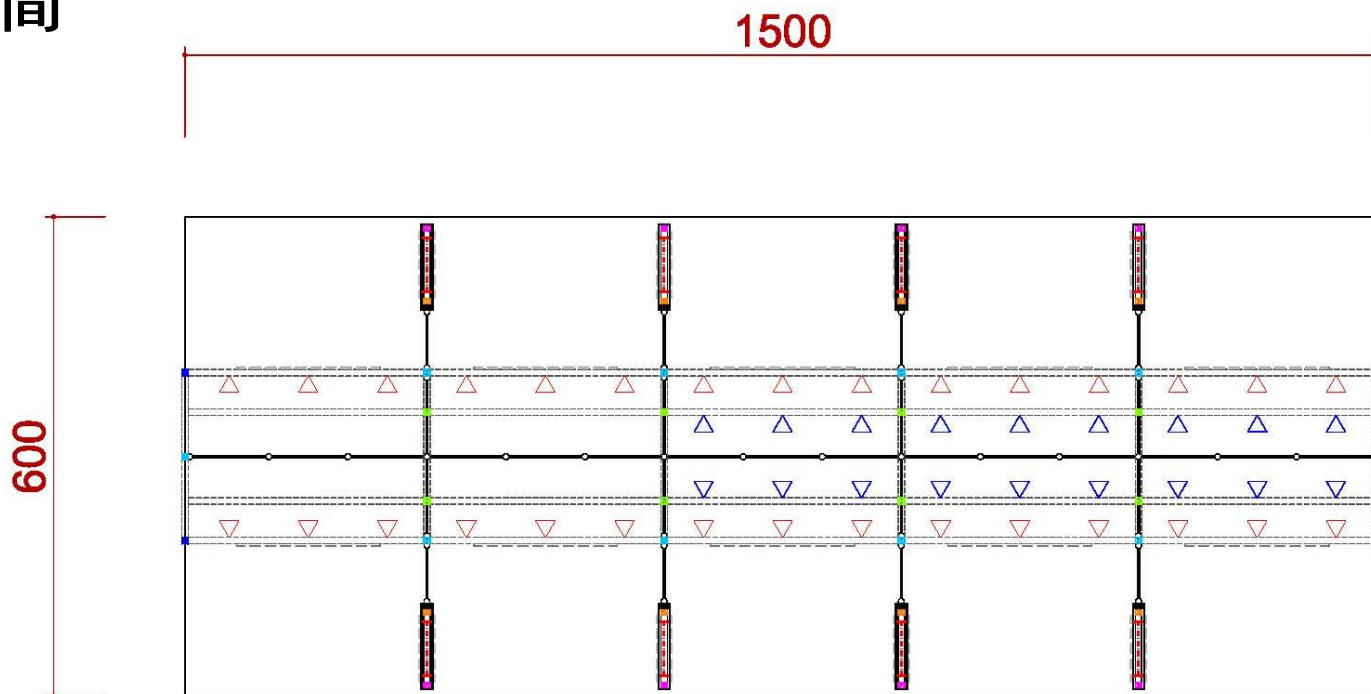

SIDE VIEW

4米半隔間

Fabric with digital printout
Graphic W218 x H400 cm

施工圖—6米滿隔間

6米滿隔間

ICON	NAME	ICON	NAME	ICON	NAME	ICON	NAME
	FURNITURE -ROUND SET-S		SHELF-90 (FLAT)		DRINKING MACHINE		DOUBLE DISPLAY STAND
	SHOWCASE(99X49.5) -H200 DOOR DOWN		SHELF (SLOPE) - W:99CM		SHOWCASE - 99X49.5X100CM/H		MAXIMA LIGHT- 8X8 / H 0~600cm
---	PEGBOARD - 90X140CM/H		CUPBOARD - 99X49.5X100CM/H		BAR STOOL		COFFEE MACHINE
---	PEGBOARD - 90X230CM/H		CUPBOARD - 99X49.5X75CM/H		BOX (49.5X49.5) -H75		CLOTH-RACK

6米滿隔間

ICON	NAME	ICON	NAME	ICON	NAME	ICON	NAME
	MAXIMA LIGHT- 8X8 / H 0~400cm		75w SPOTLIGHT		DISTRIBUTOR-BOARD		500w SOCKET
	MAXIMA LIGHT- 8X8 / H 250~400cm		DOWN LIGHT		FL. TUBE		75w SPOTLIGHT (Track light for Tower)
	MAXIMA LIGHT- 8X8 / H 0~250cm						
	LOW WATT HALOGEN						

6米滿隔間

ICON	NAME
	MAXIMA LIGHT- 8X8 / H 0~600cm
	MAXIMA LIGHT- 8X8 / H 300~600cm
	MAXIMA LIGHT- 8X8 / H 0 ~300cm
	MAXIMA LIGHT- 8X8 / H 0 ~250cm
	MAXIMA LIGHT- 8X8 / H 0~190cm
	150W ARM SPOTLIGHT

6米滿隔間

ICON	NAME
	MAXIMA LIGHT- 8X8 / H 0~600cm
	MAXIMA LIGHT- 8X8 / H 300~600cm
	MAXIMA LIGHT- 8X8 / H 0 ~300cm
	MAXIMA LIGHT- 8X8 / H 0 ~250cm
	MAXIMA LIGHT- 8X8 / H 0~190cm
	150W ARM SPOTLIGHT