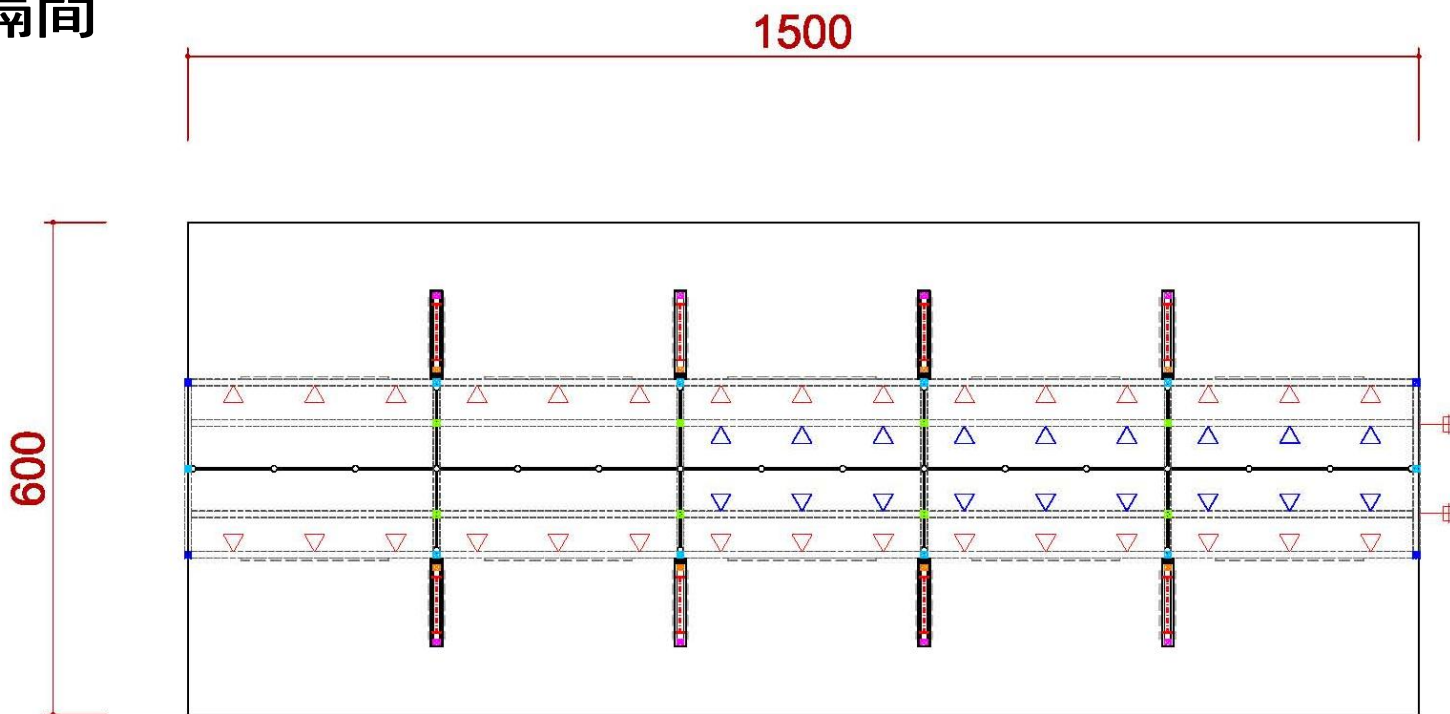

6米滿隔間

DETAIL A Light Box

ELEVATION

6米滿隔間

DETAIL B

Info counter

TOP VIEW

FRONT VIEW

SIDE VIEW

施工圖—6米半隔間

6米半隔間

ICON	NAME	ICON	NAME	ICON	NAME	ICON	NAME
	FURNITURE -ROUND SET-S		SHELF-90 (FLAT)		DRINKING MACHINE		DOUBLE DISPLAY STAND
	SHOWCASE(99X49.5) -H200 DOOR DOWN		SHELF (SLOPE) - W:99CM		SHOWCASE - 99X49.5X100CM/H		MAXIMA LIGHT- 8X8 / H 0~600cm
	PEGBOARD - 90X140CM/H		CUPBOARD - 99X49.5X100CM/H		BAR STOOL		COFFEE MACHINE
	PEGBOARD - 90X230CM/H		CUPBOARD - 99X49.5X75CM/H		BOX (49.5X49.5) -H75		CLOTH-RACK

6米半隔間

ICON	NAME	ICON	NAME	ICON	NAME	ICON	NAME
	MAXIMA LIGHT- 8X8 / H 0~400cm		75w SPOTLIGHT		DISTRIBUTOR-BOARD		500w SOCKET
	MAXIMA LIGHT- 8X8 / H 250~400cm		DOWN LIGHT		FL. TUBE		75w SPOTLIGHT (Track light for Tower)
	MAXIMA LIGHT- 8X8 / H 0~250cm						
	LOW WATT HALOGEN						