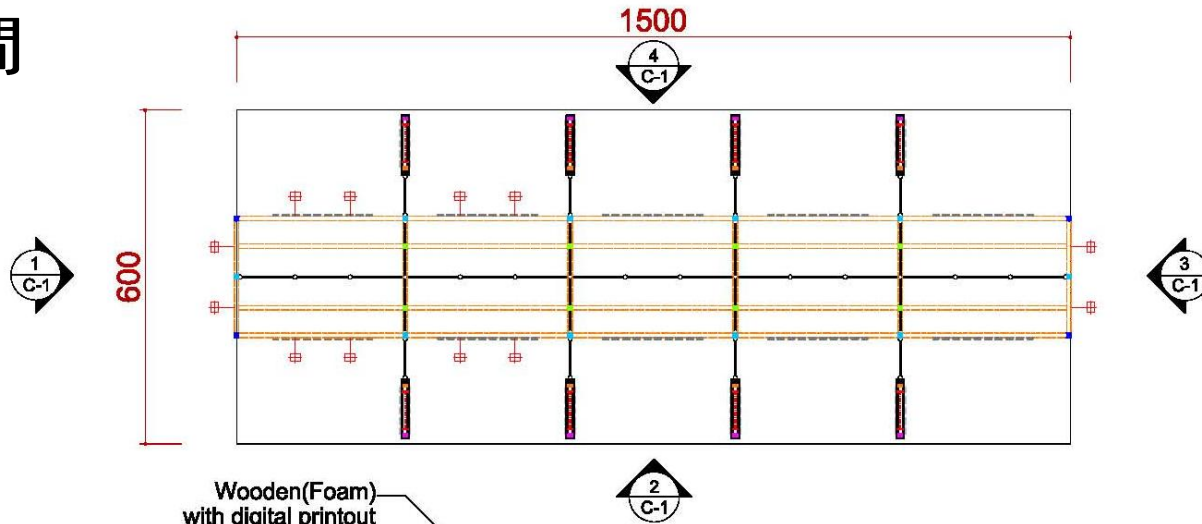

6米滿隔間

ICON	NAME
	MAXIMA LIGHT- 8X8 / H 0~600cm
	MAXIMA LIGHT- 8X8 / H 300~600cm
	MAXIMA LIGHT- 8X8 / H 0 ~300cm
	MAXIMA LIGHT- 8X8 / H 0 ~250cm
	MAXIMA LIGHT- 8X8 / H 0~190cm
	150W ARM SPOTLIGHT