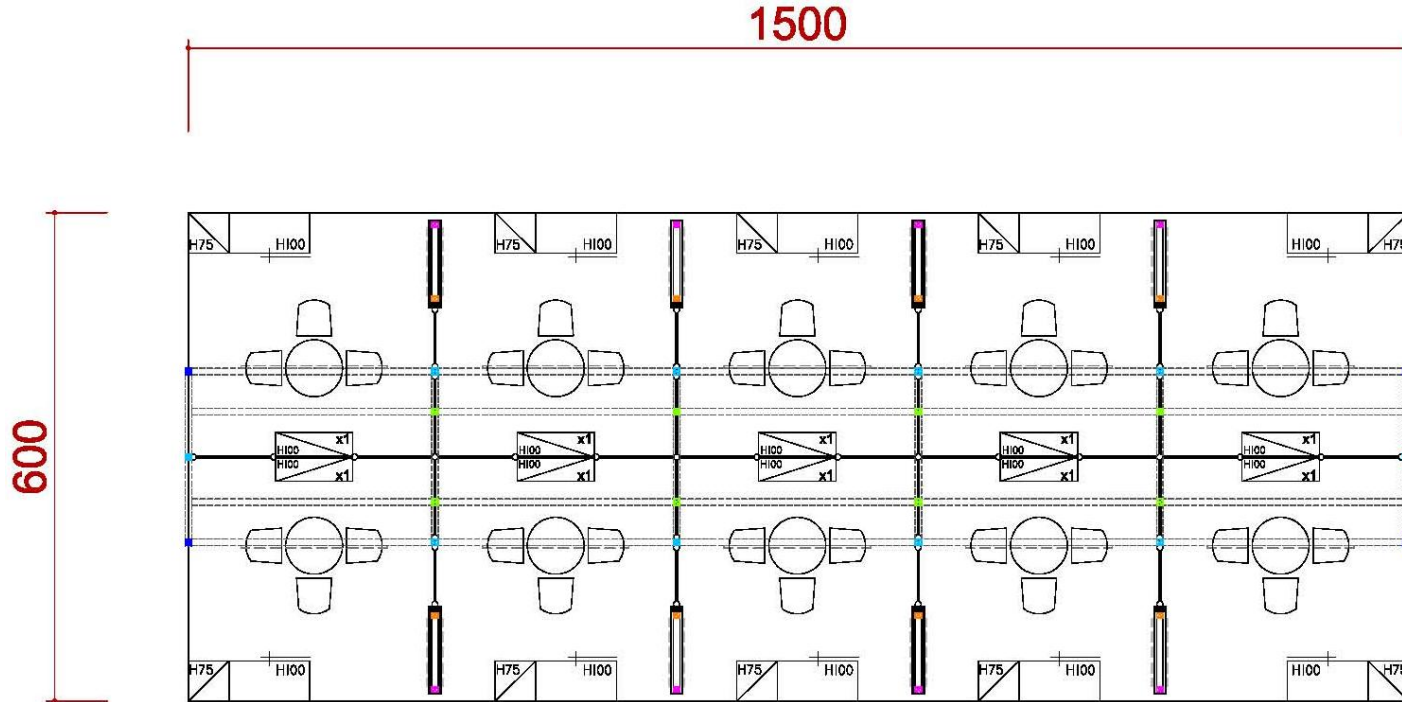

4米半隔間

DETAIL A Light Box

ELEVATION

4米半隔間

DETAIL B

Info counter

TOP VIEW

FRONT VIEW

SIDE VIEW

4米半隔間

Fabric with digital printout
Graphic W218 x H400 cm

施工圖—6米滿隔間

6米滿隔間

ICON	NAME	ICON	NAME	ICON	NAME	ICON	NAME
	FURNITURE -ROUND SET-S		SHELF-90 (FLAT)		DRINKING MACHINE		DOUBLE DISPLAY STAND
	SHOWCASE(99X49.5) -H200 DOOR DOWN		SHELF (SLOPE) - W:99CM		SHOWCASE - 99X49.5X100CM/H		MAXIMA LIGHT- 8X8 / H 0~600cm
---	PEGBOARD - 90X140CM/H		CUPBOARD - 99X49.5X100CM/H		BAR STOOL		COFFEE MACHINE
---	PEGBOARD - 90X230CM/H		CUPBOARD - 99X49.5X75CM/H		BOX (49.5X49.5) -H75		CLOTH-RACK

6米滿隔間

ICON	NAME	ICON	NAME	ICON	NAME	ICON	NAME
	MAXIMA LIGHT- 8X8 / H 0~400cm		75w SPOTLIGHT		DISTRIBUTOR-BOARD		500w SOCKET
	MAXIMA LIGHT- 8X8 / H 250~400cm		DOWN LIGHT		FL. TUBE		75w SPOTLIGHT (Track light for Tower)
	MAXIMA LIGHT- 8X8 / H 0~250cm						
	LOW WATT HALOGEN						

6米滿隔間

ICON	NAME
	MAXIMA LIGHT- 8X8 / H 0~600cm
	MAXIMA LIGHT- 8X8 / H 300~600cm
	MAXIMA LIGHT- 8X8 / H 0 ~300cm
	MAXIMA LIGHT- 8X8 / H 0 ~250cm
	MAXIMA LIGHT- 8X8 / H 0~190cm
	150W ARM SPOTLIGHT

6米滿隔間

ICON	NAME
	MAXIMA LIGHT- 8X8 / H 0~600cm
	MAXIMA LIGHT- 8X8 / H 300~600cm
	MAXIMA LIGHT- 8X8 / H 0 ~300cm
	MAXIMA LIGHT- 8X8 / H 0 ~250cm
	MAXIMA LIGHT- 8X8 / H 0~190cm
	150W ARM SPOTLIGHT