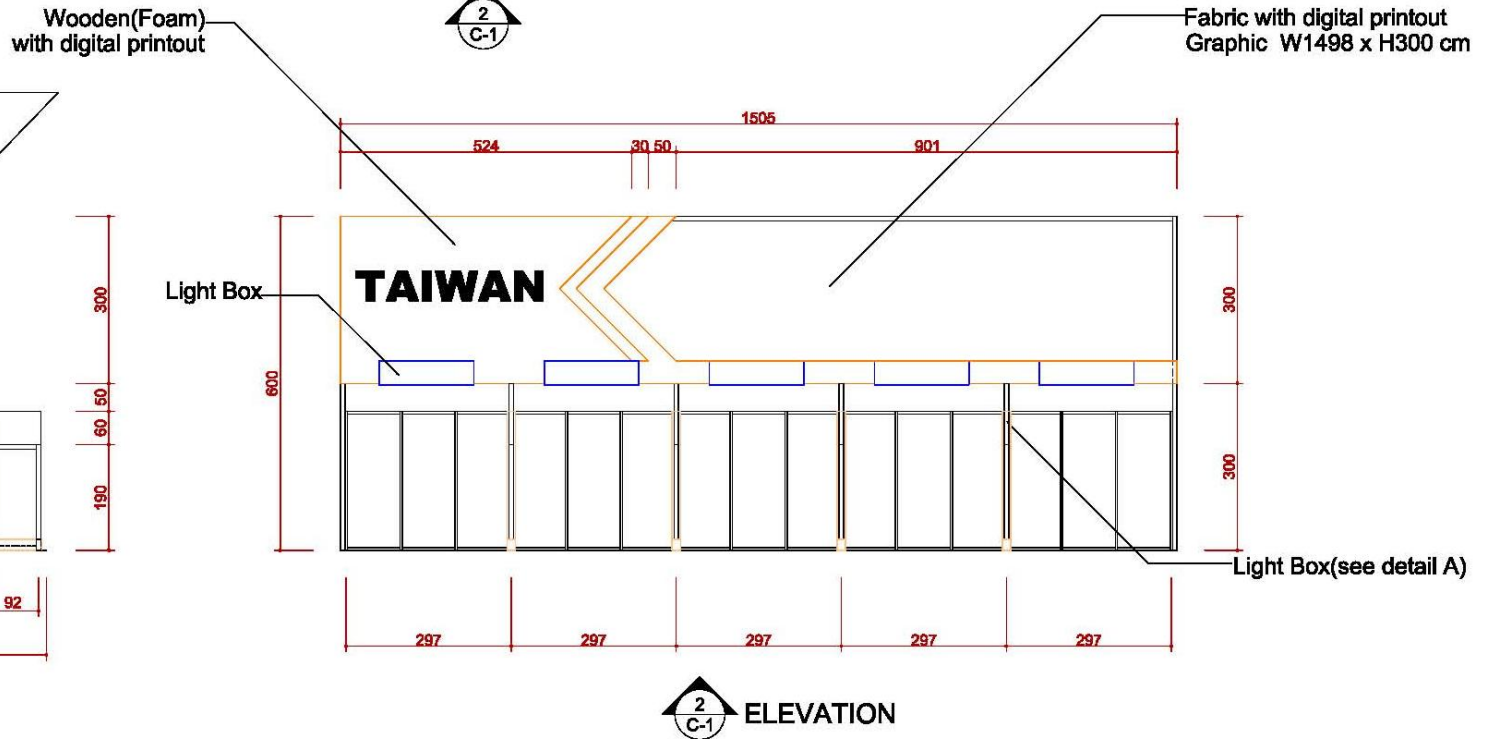

SIDE VIEW

4米半隔間

Fabric with digital printout
Graphic W218 x H400 cm

施工圖—6米滿隔間

6米滿隔間

ICON	NAME	ICON	NAME	ICON	NAME	ICON	NAME
	FURNITURE -ROUND SET-S		SHELF-90 (FLAT)		DRINKING MACHINE		DOUBLE DISPLAY STAND
	SHOWCASE(99X49.5) -H200 DOOR DOWN		SHELF (SLOPE) - W:99CM		SHOWCASE - 99X49.5X100CM/H		MAXIMA LIGHT- 8X8 / H 0~600cm
---	PEGBOARD - 90X140CM/H		CUPBOARD - 99X49.5X100CM/H		BAR STOOL		COFFEE MACHINE
---	PEGBOARD - 90X230CM/H		CUPBOARD - 99X49.5X75CM/H		BOX (49.5X49.5) -H75		CLOTH-RACK

6米滿隔間

ICON	NAME	ICON	NAME	ICON	NAME	ICON	NAME
	MAXIMA LIGHT- 8X8 / H 0~400cm		75w SPOTLIGHT		DISTRIBUTOR-BOARD		500w SOCKET
	MAXIMA LIGHT- 8X8 / H 250~400cm		DOWN LIGHT		FL. TUBE		75w SPOTLIGHT (Track light for Tower)
	MAXIMA LIGHT- 8X8 / H 0~250cm						
	LOW WATT HALOGEN						

6米滿隔間

ICON	NAME
	MAXIMA LIGHT- 8X8 / H 0~600cm
	MAXIMA LIGHT- 8X8 / H 300~600cm
	MAXIMA LIGHT- 8X8 / H 0 ~300cm
	MAXIMA LIGHT- 8X8 / H 0 ~250cm
	MAXIMA LIGHT- 8X8 / H 0~190cm
	150W ARM SPOTLIGHT

6米滿隔間

ICON	NAME
	MAXIMA LIGHT- 8X8 / H 0~600cm
	MAXIMA LIGHT- 8X8 / H 300~600cm
	MAXIMA LIGHT- 8X8 / H 0 ~300cm
	MAXIMA LIGHT- 8X8 / H 0 ~250cm
	MAXIMA LIGHT- 8X8 / H 0~190cm
	150W ARM SPOTLIGHT

6米滿隔間

DETAIL A Light Box

ELEVATION

6米滿隔間

DETAIL B

Info counter

TOP VIEW

FRONT VIEW