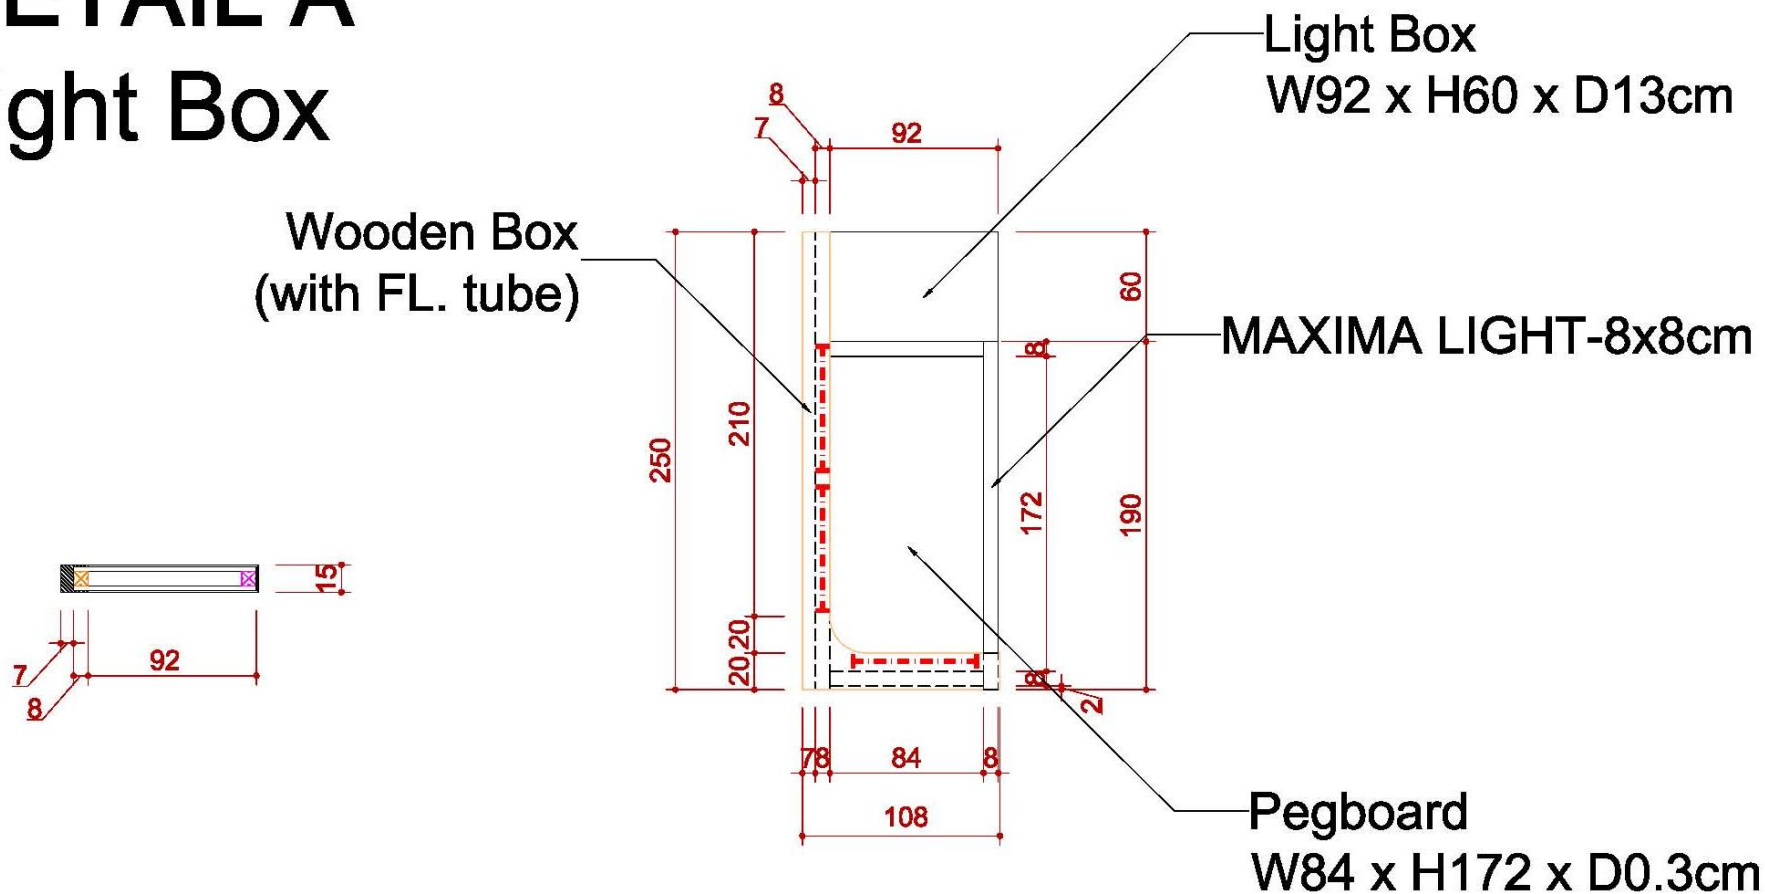

6米半隔間

ICON	NAME	ICON	NAME	ICON	NAME	ICON	NAME
	MAXIMA LIGHT- 8X8 / H 0~400cm		75w SPOTLIGHT		DISTRIBUTOR-BOARD		500w SOCKET
	MAXIMA LIGHT- 8X8 / H 250~400cm		DOWN LIGHT		FL. TUBE		75w SPOTLIGHT (Track light for Tower)
	MAXIMA LIGHT- 8X8 / H 0~250cm						
	LOW WATT HALOGEN						

6米半隔間

Wooden(Foam) with digital printout

Fabric with digital printout Graphic W218 x H600 cm

Fabric with digital printout Graphic W1498 x H300 cm

Wooden
Light Box (see detail A)

Light Box

TAIWAN

Light Box(see detail A)

1 C-1 ELEVATION

2 C-1 ELEVATION

6米半隔間

6米半隔間

DETAIL A Light Box

ELEVATION

6米半隔間

DETAIL B

Info counter

TOP VIEW

FRONT VIEW

SIDE VIEW

6米半隔間