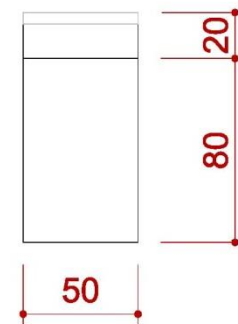

4米半隔間

ICON	NAME	ICON	NAME	ICON	NAME	ICON	NAME
	MAXIMA LIGHT- 8X8 / H 0~400cm		75w SPOTLIGHT		DISTRIBUTOR-BOARD		500w SOCKET
	MAXIMA LIGHT- 8X8 / H 250~400cm		DOWN LIGHT		FL. TUBE		75w SPOTLIGHT (Track light for Tower)
	MAXIMA LIGHT- 8X8 / H 0~250cm						
	LOW WATT HALOGEN						

4米半隔間

ICON	NAME
	MAXIMA LIGHT- 8X8 / H 0~600cm
	MAXIMA LIGHT- 8X8 / H 300~600cm
	MAXIMA LIGHT- 8X8 / H 0 ~300cm
	MAXIMA LIGHT- 8X8 / H 0 ~250cm
	MAXIMA LIGHT- 8X8 / H 0~190cm
	150W ARM SPOTLIGHT

4米半隔間

ICON	NAME
	MAXIMA LIGHT- 8X8 / H 0~600cm
	MAXIMA LIGHT- 8X8 / H 300~600cm
	MAXIMA LIGHT- 8X8 / H 0 ~300cm
	MAXIMA LIGHT- 8X8 / H 0 ~250cm
	MAXIMA LIGHT- 8X8 / H 0~190cm
	150W ARM SPOTLIGHT

4米半隔間

DETAIL A Light Box

ELEVATION

4米半隔間

DETAIL B

Info counter

TOP VIEW

FRONT VIEW

SIDE VIEW

4米半隔間

Fabric with digital printout
Graphic W218 x H400 cm

施工圖—6米滿隔間

6米滿隔間

ICON	NAME	ICON	NAME	ICON	NAME	ICON	NAME
	FURNITURE -ROUND SET-S		SHELF-90 (FLAT)		DRINKING MACHINE		DOUBLE DISPLAY STAND
	SHOWCASE(99X49.5) -H200 DOOR DOWN		SHELF (SLOPE) - W:99CM		SHOWCASE - 99X49.5X100CM/H		MAXIMA LIGHT- 8X8 / H 0~600cm
---	PEGBOARD - 90X140CM/H		CUPBOARD - 99X49.5X100CM/H		BAR STOOL		COFFEE MACHINE
---	PEGBOARD - 90X230CM/H		CUPBOARD - 99X49.5X75CM/H		BOX (49.5X49.5) -H75		CLOTH-RACK