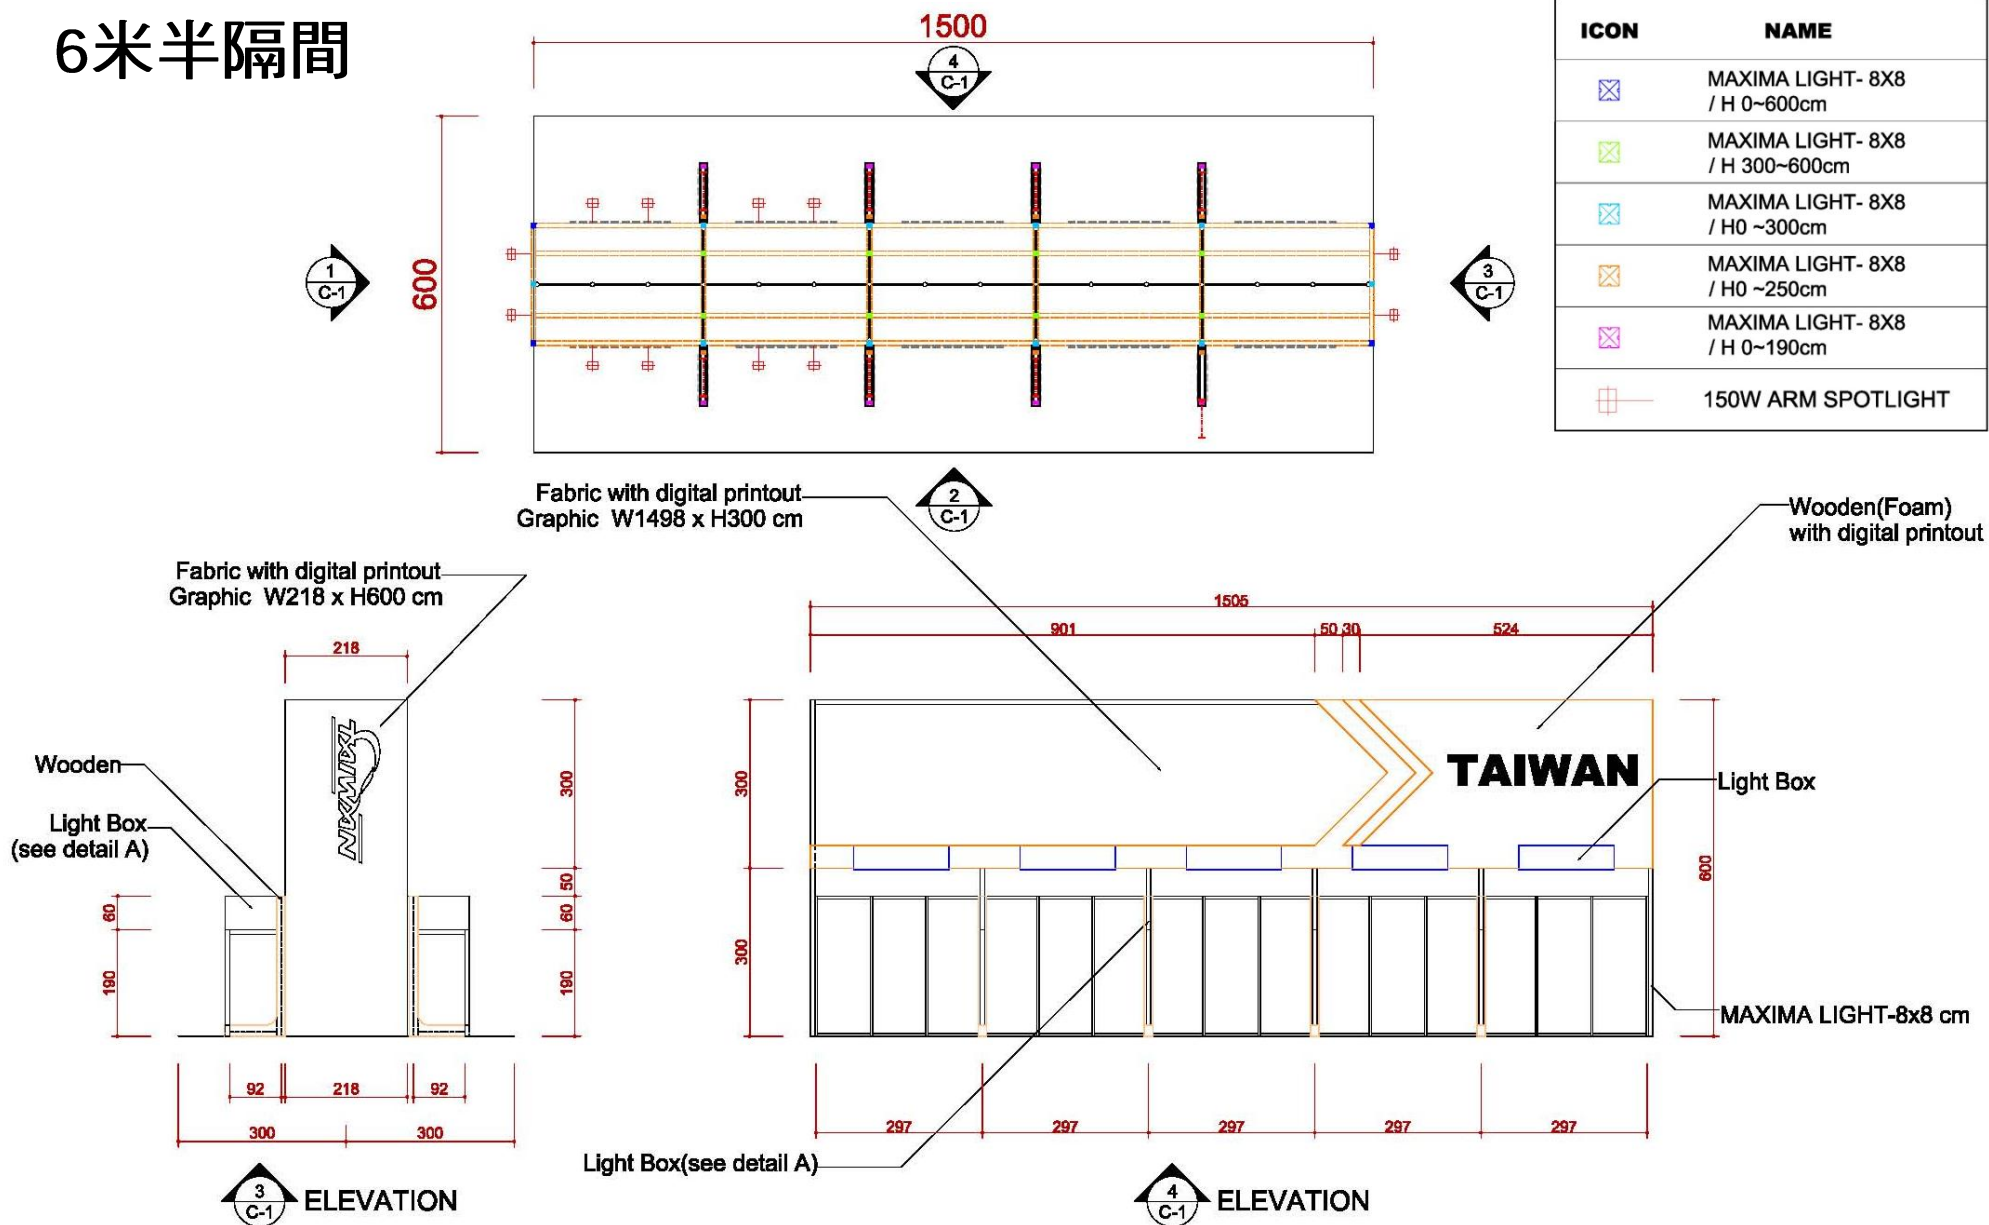

6米半隔間

ICON	NAME	ICON	NAME	ICON	NAME	ICON	NAME
	MAXIMA LIGHT- 8X8 / H 0~400cm		75w SPOTLIGHT		DISTRIBUTOR-BOARD		500w SOCKET
	MAXIMA LIGHT- 8X8 / H 250~400cm		DOWN LIGHT		FL. TUBE		75w SPOTLIGHT (Track light for Tower)
	MAXIMA LIGHT- 8X8 / H 0~250cm						
	LOW WATT HALOGEN						

6米半隔間

Wooden(Foam) with digital printout

Fabric with digital printout Graphic W218 x H600 cm

Fabric with digital printout Graphic W1498 x H300 cm

Wooden
Light Box (see detail A)

Light Box

TAIWAN

Light Box(see detail A)

1 C-1 ELEVATION

2 C-1 ELEVATION

6米半隔間

6米半隔間

DETAIL A Light Box

ELEVATION

6米半隔間

DETAIL B

Info counter

TOP VIEW

FRONT VIEW

SIDE VIEW

6米半隔間