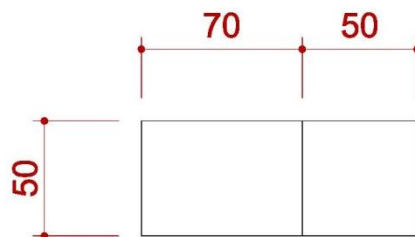

4米半隔間

ICON	NAME
	MAXIMA LIGHT- 8X8 / H 0~600cm
	MAXIMA LIGHT- 8X8 / H 300~600cm
	MAXIMA LIGHT- 8X8 / H 0 ~300cm
	MAXIMA LIGHT- 8X8 / H 0 ~250cm
	MAXIMA LIGHT- 8X8 / H 0~190cm
	150W ARM SPOTLIGHT

4米半隔間

ICON	NAME
	MAXIMA LIGHT- 8X8 / H 0~600cm
	MAXIMA LIGHT- 8X8 / H 300~600cm
	MAXIMA LIGHT- 8X8 / H 0 ~300cm
	MAXIMA LIGHT- 8X8 / H 0 ~250cm
	MAXIMA LIGHT- 8X8 / H 0~190cm
	150W ARM SPOTLIGHT

4米半隔間

DETAIL A Light Box

ELEVATION

4米半隔間

DETAIL B

Info counter

TOP VIEW

FRONT VIEW

SIDE VIEW

4米半隔間

Fabric with digital printout
Graphic W218 x H400 cm

施工圖—6米滿隔間

6米滿隔間

ICON	NAME	ICON	NAME	ICON	NAME	ICON	NAME
	FURNITURE -ROUND SET-S		SHELF-90 (FLAT)		DRINKING MACHINE		DOUBLE DISPLAY STAND
	SHOWCASE(99X49.5) -H200 DOOR DOWN		SHELF (SLOPE) - W:99CM		SHOWCASE - 99X49.5X100CM/H		MAXIMA LIGHT- 8X8 / H 0~600cm
---	PEGBOARD - 90X140CM/H		CUPBOARD - 99X49.5X100CM/H		BAR STOOL		COFFEE MACHINE
---	PEGBOARD - 90X230CM/H		CUPBOARD - 99X49.5X75CM/H		BOX (49.5X49.5) -H75		CLOTH-RACK