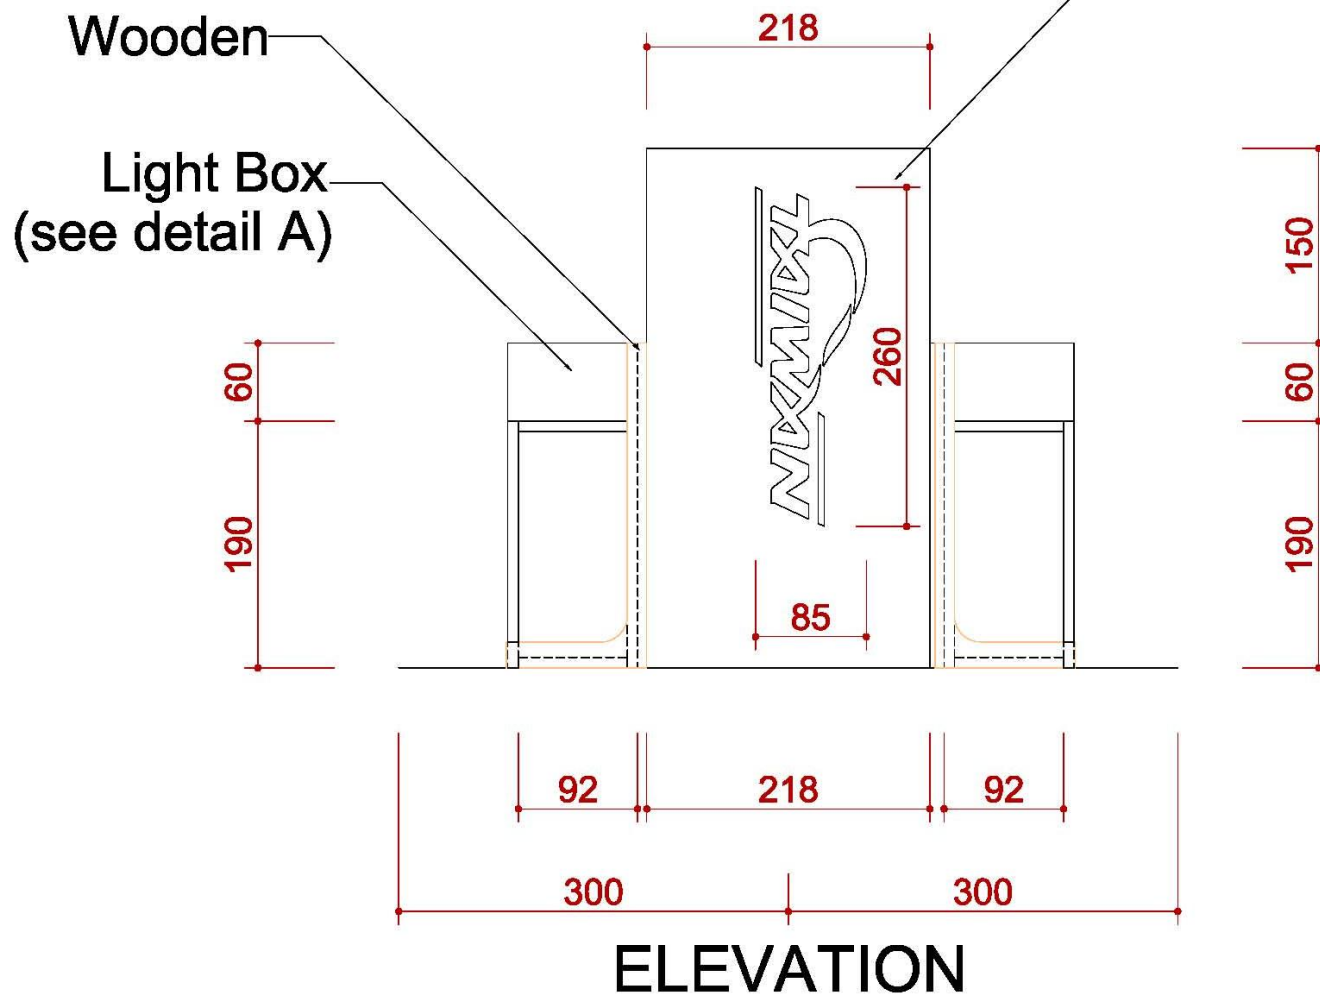

4米半隔間

ICON	NAME
	MAXIMA LIGHT- 8X8 / H 0~600cm
	MAXIMA LIGHT- 8X8 / H 300~600cm
	MAXIMA LIGHT- 8X8 / H 0 ~300cm
	MAXIMA LIGHT- 8X8 / H 0 ~250cm
	MAXIMA LIGHT- 8X8 / H 0~190cm
	150W ARM SPOTLIGHT

4米半隔間

ICON	NAME
	MAXIMA LIGHT- 8X8 / H 0~600cm
	MAXIMA LIGHT- 8X8 / H 300~600cm
	MAXIMA LIGHT- 8X8 / H 0 ~300cm
	MAXIMA LIGHT- 8X8 / H 0 ~250cm
	MAXIMA LIGHT- 8X8 / H 0~190cm
	150W ARM SPOTLIGHT

4米半隔間

DETAIL A Light Box

ELEVATION

4米半隔間

DETAIL B

Info counter

TOP VIEW

FRONT VIEW

SIDE VIEW

4米半隔間

Fabric with digital printout
Graphic W218 x H400 cm

施工圖—6米滿隔間

6米滿隔間

ICON	NAME	ICON	NAME	ICON	NAME	ICON	NAME
	FURNITURE -ROUND SET-S		SHELF-90 (FLAT)		DRINKING MACHINE		DOUBLE DISPLAY STAND
	SHOWCASE(99X49.5) -H200 DOOR DOWN		SHELF (SLOPE) - W:99CM		SHOWCASE - 99X49.5X100CM/H		MAXIMA LIGHT- 8X8 / H 0~600cm
---	PEGBOARD - 90X140CM/H		CUPBOARD - 99X49.5X100CM/H		BAR STOOL		COFFEE MACHINE
---	PEGBOARD - 90X230CM/H		CUPBOARD - 99X49.5X75CM/H		BOX (49.5X49.5) -H75		CLOTH-RACK

6米滿隔間

ICON	NAME	ICON	NAME	ICON	NAME	ICON	NAME
	MAXIMA LIGHT- 8X8 / H 0~400cm		75w SPOTLIGHT		DISTRIBUTOR-BOARD		500w SOCKET
	MAXIMA LIGHT- 8X8 / H 250~400cm		DOWN LIGHT		FL. TUBE		75w SPOTLIGHT (Track light for Tower)
	MAXIMA LIGHT- 8X8 / H 0~250cm						
	LOW WATT HALOGEN						