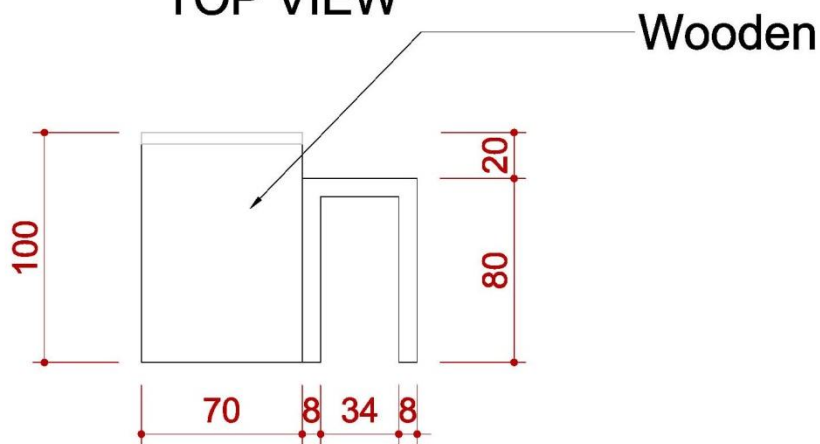

4米半隔間

ICON	NAME
	MAXIMA LIGHT- 8X8 / H 0~600cm
	MAXIMA LIGHT- 8X8 / H 300~600cm
	MAXIMA LIGHT- 8X8 / H 0 ~300cm
	MAXIMA LIGHT- 8X8 / H 0 ~250cm
	MAXIMA LIGHT- 8X8 / H 0~190cm
	150W ARM SPOTLIGHT

4米半隔間

ICON	NAME
	MAXIMA LIGHT- 8X8 / H 0~600cm
	MAXIMA LIGHT- 8X8 / H 300~600cm
	MAXIMA LIGHT- 8X8 / H 0 ~300cm
	MAXIMA LIGHT- 8X8 / H 0 ~250cm
	MAXIMA LIGHT- 8X8 / H 0~190cm
	150W ARM SPOTLIGHT

4米半隔間

DETAIL A Light Box

ELEVATION

4米半隔間

DETAIL B

Info counter

TOP VIEW

FRONT VIEW

SIDE VIEW

4米半隔間

Fabric with digital printout
Graphic W218 x H400 cm

施工圖—6米滿隔間

6米滿隔間

ICON	NAME	ICON	NAME	ICON	NAME	ICON	NAME
	FURNITURE -ROUND SET-S		SHELF-90 (FLAT)		DRINKING MACHINE		DOUBLE DISPLAY STAND
	SHOWCASE(99X49.5) -H200 DOOR DOWN		SHELF (SLOPE) - W:99CM		SHOWCASE - 99X49.5X100CM/H		MAXIMA LIGHT- 8X8 / H 0~600cm
---	PEGBOARD - 90X140CM/H		CUPBOARD - 99X49.5X100CM/H		BAR STOOL		COFFEE MACHINE
---	PEGBOARD - 90X230CM/H		CUPBOARD - 99X49.5X75CM/H		BOX (49.5X49.5) -H75		CLOTH-RACK