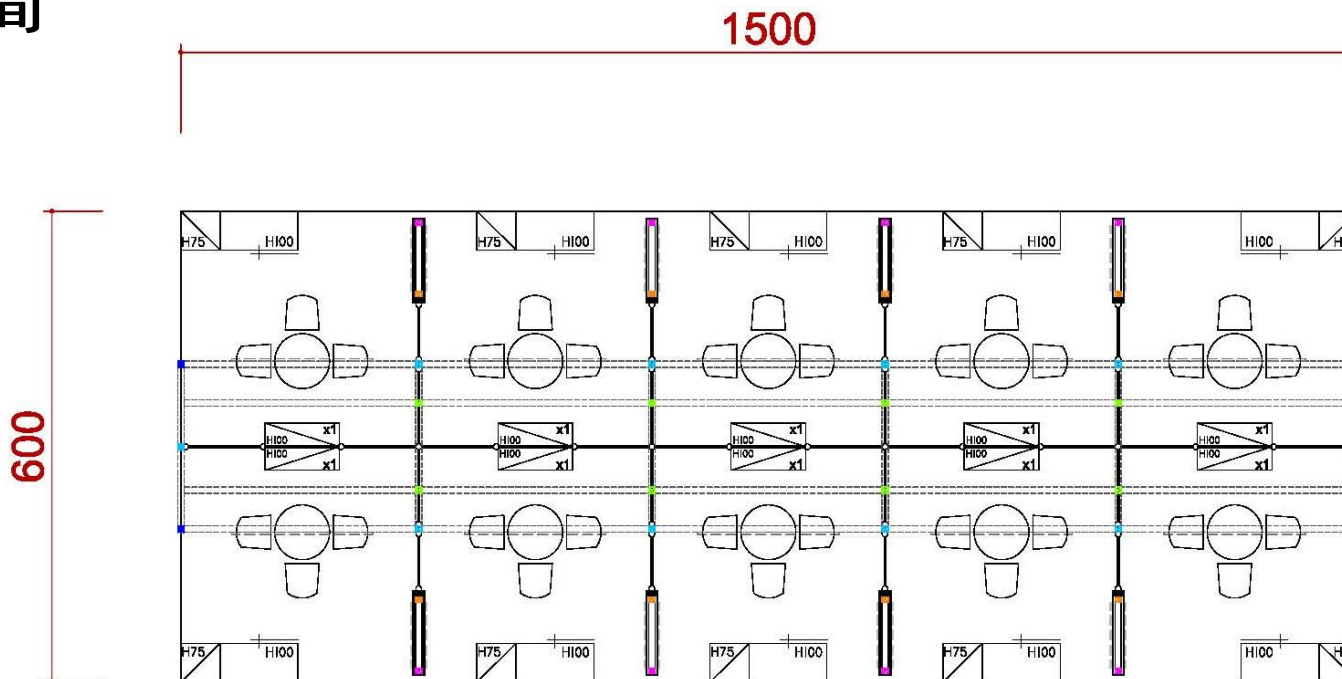

4米滿隔間

ICON	NAME	ICON	NAME	ICON	NAME	ICON	NAME
	FURNITURE -ROUND SET-S		SHELF-90 (FLAT)		DRINKING MACHINE		DOUBLE DISPLAY STAND
	SHOWCASE(99X49.5) -H200 DOOR DOWN		SHELF (SLOPE) - W:99CM		SHOWCASE - 99X49.5X100CM/H		MAXIMA LIGHT- 8X8 / H 0~600cm
	PEGBOARD - 90X140CM/H		CUPBOARD - 99X49.5X100CM/H		BAR STOOL		COFFEE MACHINE
	PEGBOARD - 90X230CM/H		CUPBOARD - 99X49.5X75CM/H		BOX (49.5X49.5) -H75		CLOTH-RACK