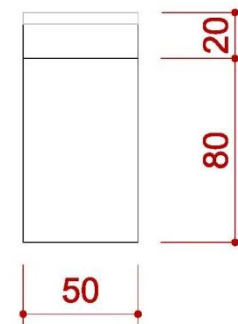

6米半隔間

ICON	NAME	ICON	NAME	ICON	NAME	ICON	NAME
	MAXIMA LIGHT- 8X8 / H 0~400cm		75w SPOTLIGHT		DISTRIBUTOR-BOARD		500w SOCKET
	MAXIMA LIGHT- 8X8 / H 250~400cm		DOWN LIGHT		FL. TUBE		75w SPOTLIGHT (Track light for Tower)
	MAXIMA LIGHT- 8X8 / H 0~250cm						
	LOW WATT HALOGEN						

6米半隔間

Wooden(Foam) with digital printout

Fabric with digital printout Graphic W218 x H600 cm

Fabric with digital printout Graphic W1498 x H300 cm

Wooden
Light Box (see detail A)

Light Box

TAIWAN

Light Box(see detail A)

1 C-1 ELEVATION

2 C-1 ELEVATION

6米半隔間

6米半隔間

DETAIL A Light Box

ELEVATION

6米半隔間

DETAIL B

Info counter

TOP VIEW

FRONT VIEW

SIDE VIEW

6米半隔間