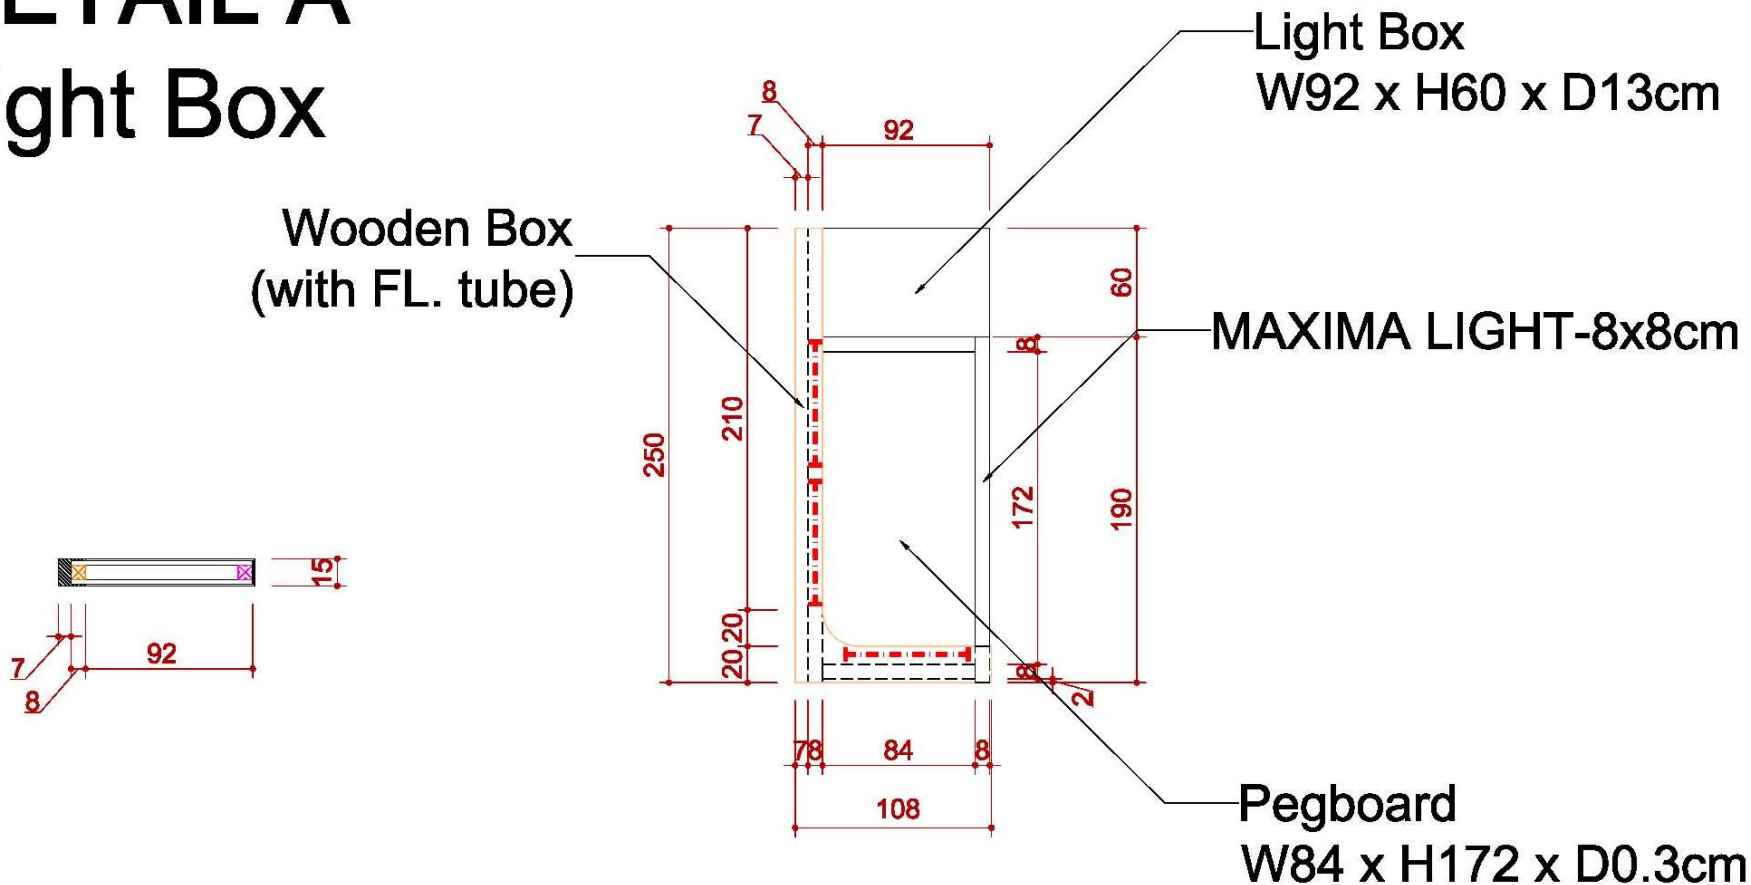

4米半隔間

ICON	NAME	ICON	NAME	ICON	NAME	ICON	NAME
	MAXIMA LIGHT- 8X8 / H 0~400cm		75w SPOTLIGHT		DISTRIBUTOR-BOARD		500w SOCKET
	MAXIMA LIGHT- 8X8 / H 250~400cm		DOWN LIGHT		FL. TUBE		75w SPOTLIGHT (Track light for Tower)
	MAXIMA LIGHT- 8X8 / H 0~250cm						
	LOW WATT HALOGEN						

4米半隔間

ICON	NAME
	MAXIMA LIGHT- 8X8 / H 0~600cm
	MAXIMA LIGHT- 8X8 / H 300~600cm
	MAXIMA LIGHT- 8X8 / H 0 ~300cm
	MAXIMA LIGHT- 8X8 / H 0 ~250cm
	MAXIMA LIGHT- 8X8 / H 0~190cm
	150W ARM SPOTLIGHT

4米半隔間

ICON	NAME
	MAXIMA LIGHT- 8X8 / H 0~600cm
	MAXIMA LIGHT- 8X8 / H 300~600cm
	MAXIMA LIGHT- 8X8 / H 0 ~300cm
	MAXIMA LIGHT- 8X8 / H 0 ~250cm
	MAXIMA LIGHT- 8X8 / H 0~190cm
	150W ARM SPOTLIGHT

4米半隔間

DETAIL A Light Box

ELEVATION

4米半隔間

DETAIL B

Info counter

TOP VIEW

FRONT VIEW

SIDE VIEW

4米半隔間

Fabric with digital printout
Graphic W218 x H400 cm

施工圖—6米滿隔間

6米滿隔間

ICON	NAME	ICON	NAME	ICON	NAME	ICON	NAME
	FURNITURE -ROUND SET-S		SHELF-90 (FLAT)		DRINKING MACHINE		DOUBLE DISPLAY STAND
	SHOWCASE(99X49.5) -H200 DOOR DOWN		SHELF (SLOPE) - W:99CM		SHOWCASE - 99X49.5X100CM/H		MAXIMA LIGHT- 8X8 / H 0~600cm
---	PEGBOARD - 90X140CM/H		CUPBOARD - 99X49.5X100CM/H		BAR STOOL		COFFEE MACHINE
---	PEGBOARD - 90X230CM/H		CUPBOARD - 99X49.5X75CM/H		BOX (49.5X49.5) -H75		CLOTH-RACK