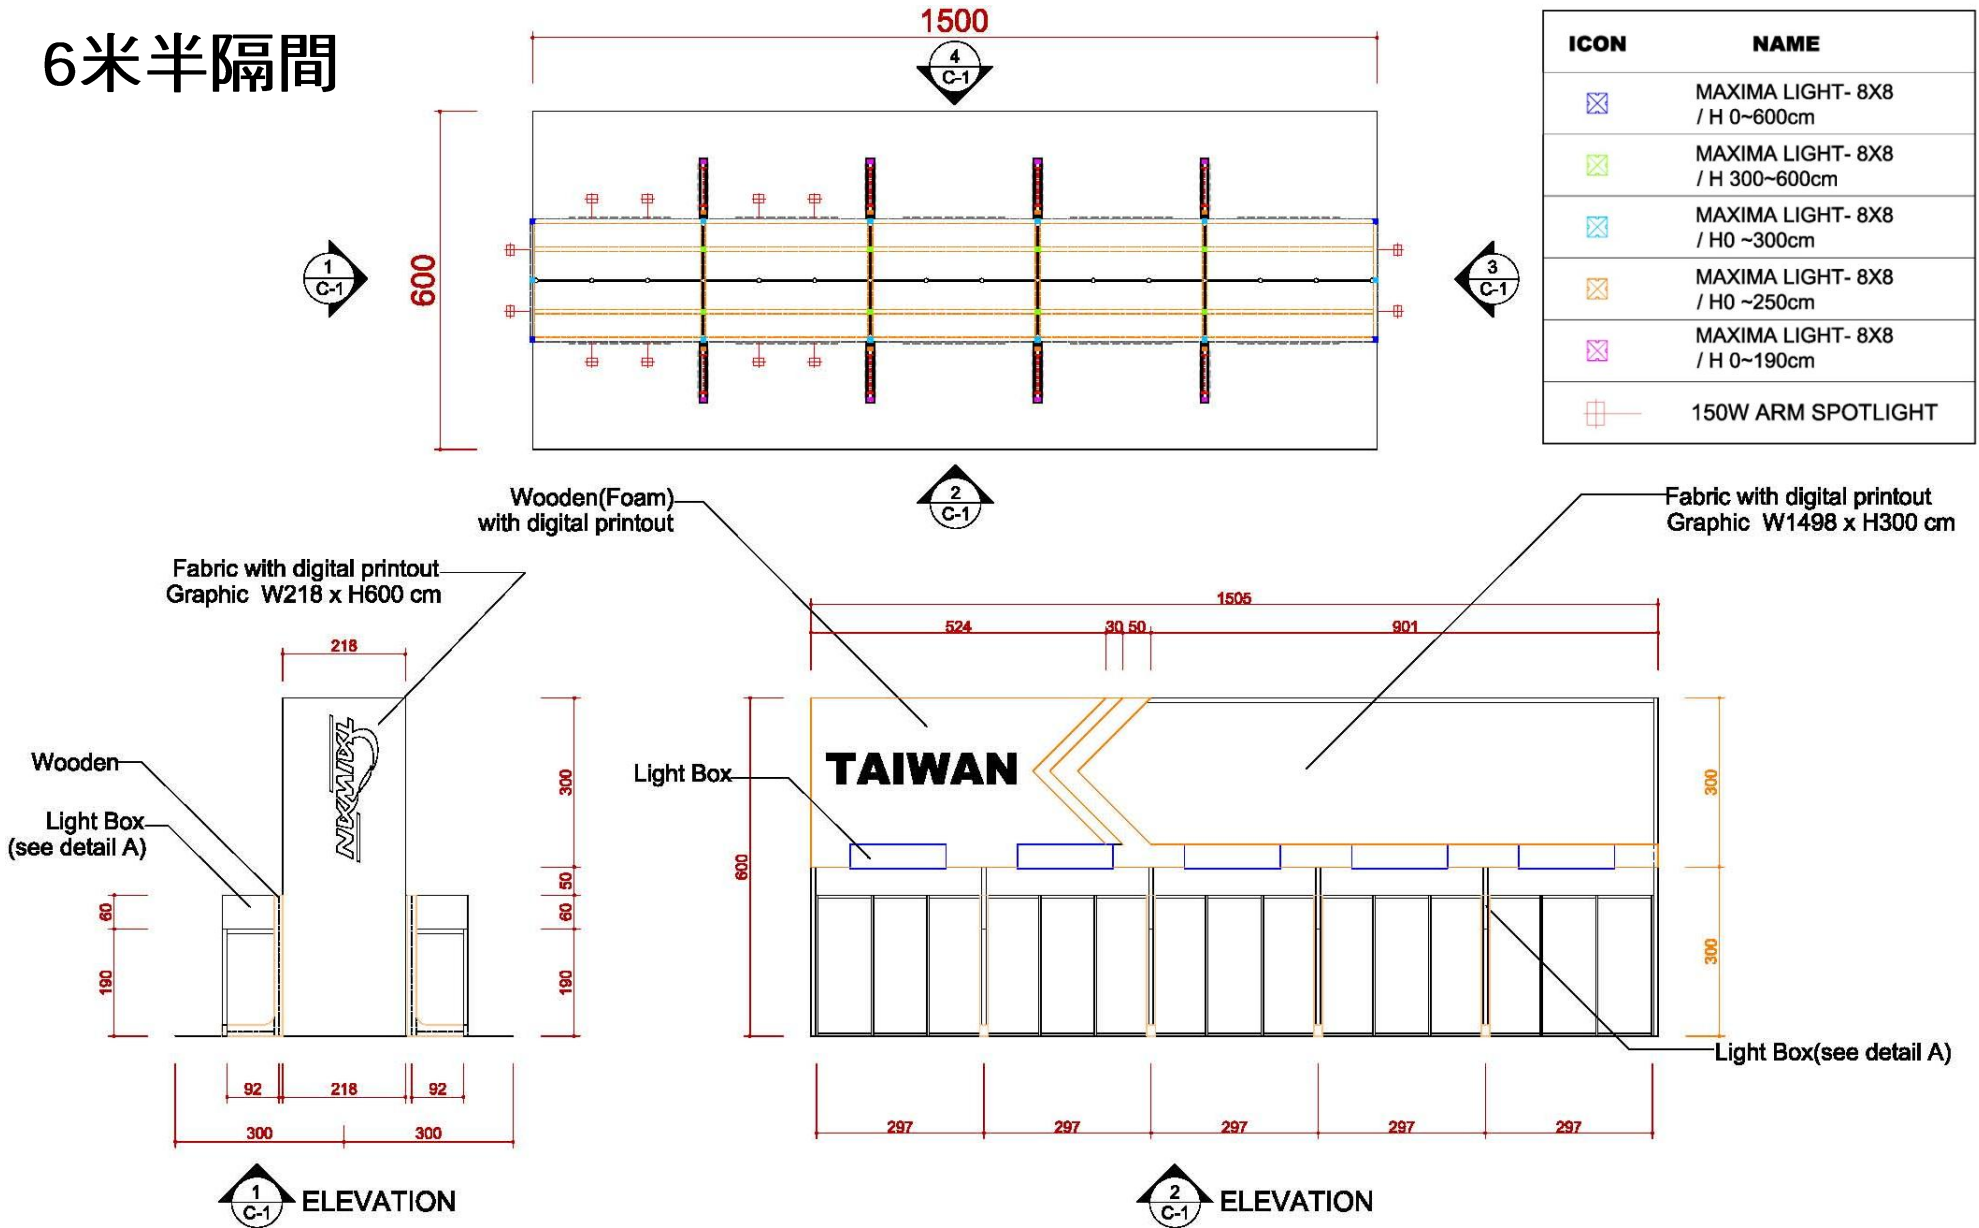

6米半隔間

Wooden(Foam) with digital printout

Fabric with digital printout Graphic W218 x H600 cm

Fabric with digital printout Graphic W1498 x H300 cm

Wooden
Light Box (see detail A)

Light Box

TAIWAN

Light Box(see detail A)

1 C-1 ELEVATION

2 C-1 ELEVATION