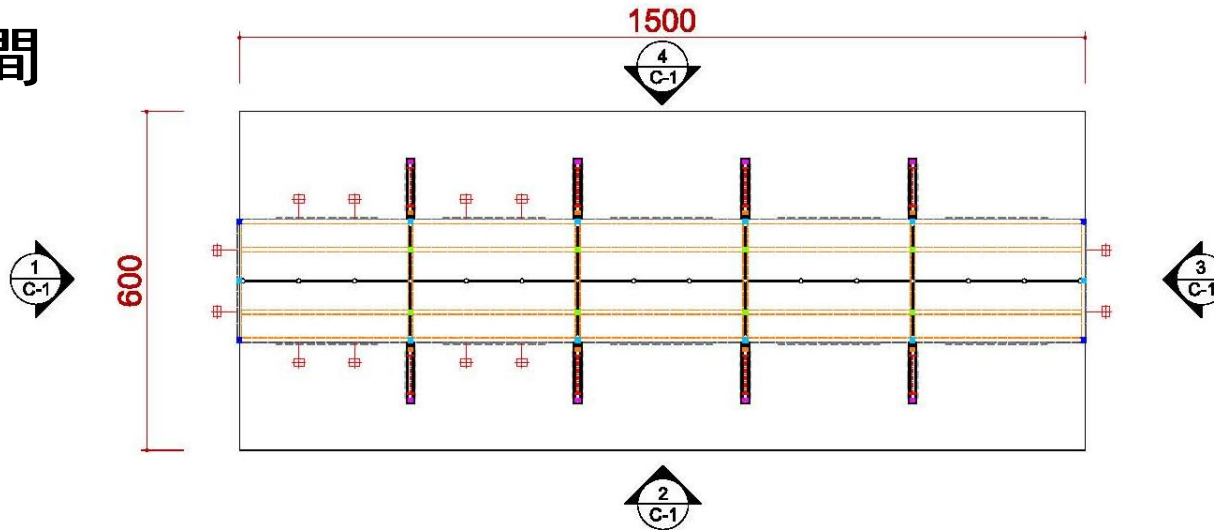

4米半隔間

ICON	NAME
	MAXIMA LIGHT- 8X8 / H 0~600cm
	MAXIMA LIGHT- 8X8 / H 300~600cm
	MAXIMA LIGHT- 8X8 / H 0 ~300cm
	MAXIMA LIGHT- 8X8 / H 0 ~250cm
	MAXIMA LIGHT- 8X8 / H 0~190cm
	150W ARM SPOTLIGHT