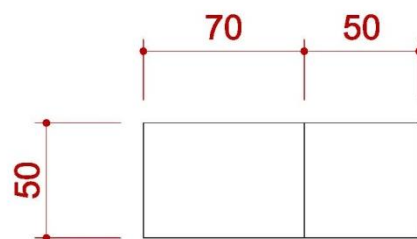

1 C-1 ELEVATION

2 C-1 ELEVATION

6米半隔間

6米半隔間

DETAIL A Light Box

ELEVATION

6米半隔間

DETAIL B

Info counter

TOP VIEW

FRONT VIEW

SIDE VIEW

6米半隔間