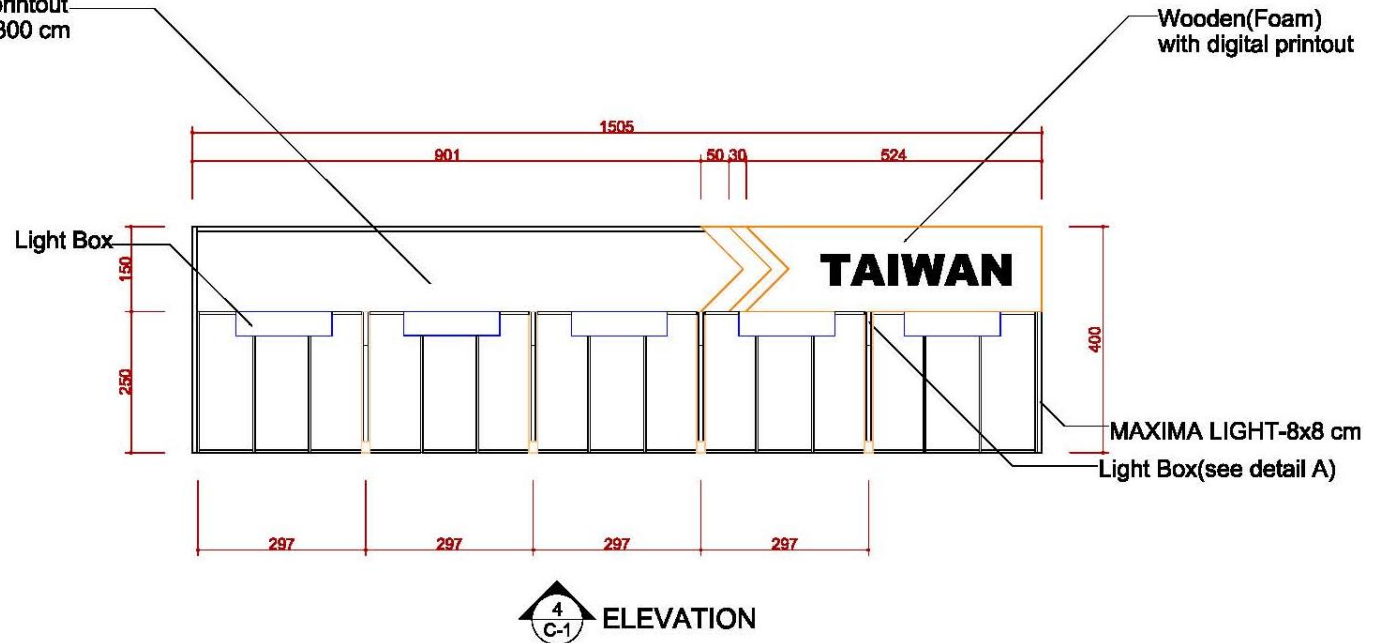

4米半隔間

ICON	NAME	ICON	NAME	ICON	NAME	ICON	NAME
	MAXIMA LIGHT- 8X8 / H 0~400cm		75w SPOTLIGHT		DISTRIBUTOR-BOARD		500w SOCKET
	MAXIMA LIGHT- 8X8 / H 250~400cm		DOWN LIGHT		FL. TUBE		75w SPOTLIGHT (Track light for Tower)
	MAXIMA LIGHT- 8X8 / H 0~250cm						
	LOW WATT HALOGEN						

4米半隔間

ICON	NAME
	MAXIMA LIGHT- 8X8 / H 0~600cm
	MAXIMA LIGHT- 8X8 / H 300~600cm
	MAXIMA LIGHT- 8X8 / H 0 ~300cm
	MAXIMA LIGHT- 8X8 / H 0 ~250cm
	MAXIMA LIGHT- 8X8 / H 0~190cm
	150W ARM SPOTLIGHT

4米半隔間

ICON	NAME
	MAXIMA LIGHT- 8X8 / H 0~600cm
	MAXIMA LIGHT- 8X8 / H 300~600cm
	MAXIMA LIGHT- 8X8 / H 0 ~300cm
	MAXIMA LIGHT- 8X8 / H 0 ~250cm
	MAXIMA LIGHT- 8X8 / H 0~190cm
	150W ARM SPOTLIGHT

4米半隔間

DETAIL A Light Box

ELEVATION

4米半隔間

DETAIL B

Info counter

TOP VIEW

FRONT VIEW

SIDE VIEW

4米半隔間

Fabric with digital printout
Graphic W218 x H400 cm

施工圖—6米滿隔間

6米滿隔間

ICON	NAME	ICON	NAME	ICON	NAME	ICON	NAME
	FURNITURE -ROUND SET-S		SHELF-90 (FLAT)		DRINKING MACHINE		DOUBLE DISPLAY STAND
	SHOWCASE(99X49.5) -H200 DOOR DOWN		SHELF (SLOPE) - W:99CM		SHOWCASE - 99X49.5X100CM/H		MAXIMA LIGHT- 8X8 / H 0~600cm
---	PEGBOARD - 90X140CM/H		CUPBOARD - 99X49.5X100CM/H		BAR STOOL		COFFEE MACHINE
---	PEGBOARD - 90X230CM/H		CUPBOARD - 99X49.5X75CM/H		BOX (49.5X49.5) -H75		CLOTH-RACK