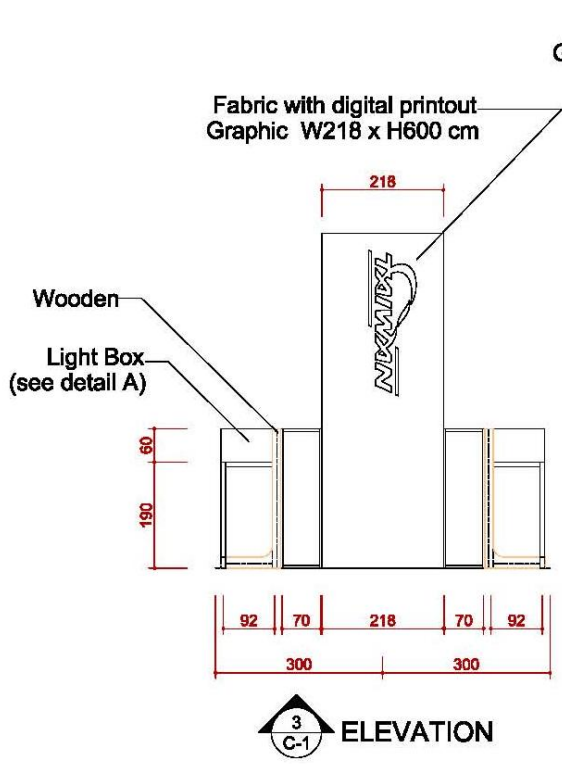

SIDE VIEW

4米半隔間

Fabric with digital printout
Graphic W218 x H400 cm

施工圖—6米滿隔間

6米滿隔間

ICON	NAME	ICON	NAME	ICON	NAME	ICON	NAME
	FURNITURE -ROUND SET-S		SHELF-90 (FLAT)		DRINKING MACHINE		DOUBLE DISPLAY STAND
	SHOWCASE(99X49.5) -H200 DOOR DOWN		SHELF (SLOPE) - W:99CM		SHOWCASE - 99X49.5X100CM/H		MAXIMA LIGHT- 8X8 / H 0~600cm
---	PEGBOARD - 90X140CM/H		CUPBOARD - 99X49.5X100CM/H		BAR STOOL		COFFEE MACHINE
---	PEGBOARD - 90X230CM/H		CUPBOARD - 99X49.5X75CM/H		BOX (49.5X49.5) -H75		CLOTH-RACK

6米滿隔間

ICON	NAME	ICON	NAME	ICON	NAME	ICON	NAME
	MAXIMA LIGHT- 8X8 / H 0~400cm		75w SPOTLIGHT		DISTRIBUTOR-BOARD		500w SOCKET
	MAXIMA LIGHT- 8X8 / H 250~400cm		DOWN LIGHT		FL. TUBE		75w SPOTLIGHT (Track light for Tower)
	MAXIMA LIGHT- 8X8 / H 0~250cm						
	LOW WATT HALOGEN						

6米滿隔間

ICON	NAME
	MAXIMA LIGHT- 8X8 / H 0~600cm
	MAXIMA LIGHT- 8X8 / H 300~600cm
	MAXIMA LIGHT- 8X8 / H 0 ~300cm
	MAXIMA LIGHT- 8X8 / H 0 ~250cm
	MAXIMA LIGHT- 8X8 / H 0~190cm
	150W ARM SPOTLIGHT

6米滿隔間

ICON	NAME
	MAXIMA LIGHT- 8X8 / H 0~600cm
	MAXIMA LIGHT- 8X8 / H 300~600cm
	MAXIMA LIGHT- 8X8 / H 0 ~300cm
	MAXIMA LIGHT- 8X8 / H 0 ~250cm
	MAXIMA LIGHT- 8X8 / H 0~190cm
	150W ARM SPOTLIGHT

6米滿隔間

DETAIL A Light Box

ELEVATION

6米滿隔間

DETAIL B

Info counter

TOP VIEW

FRONT VIEW