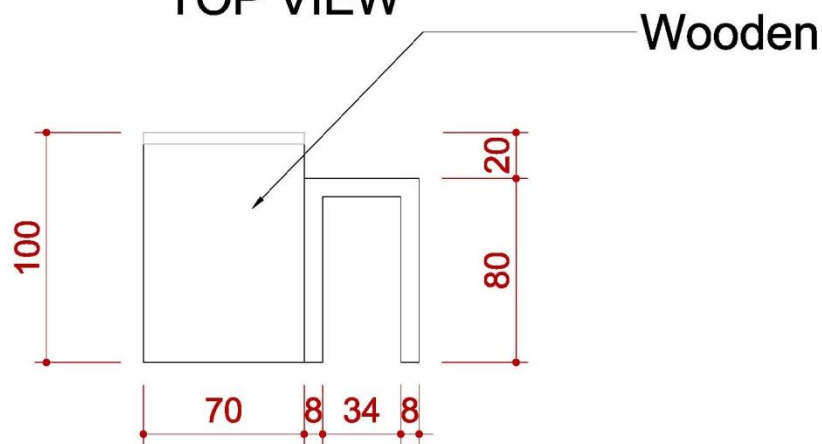

1 C-1 ELEVATION

2 C-1 ELEVATION

6米半隔間

6米半隔間

DETAIL A Light Box

ELEVATION

6米半隔間

DETAIL B

Info counter

TOP VIEW

FRONT VIEW

SIDE VIEW

6米半隔間