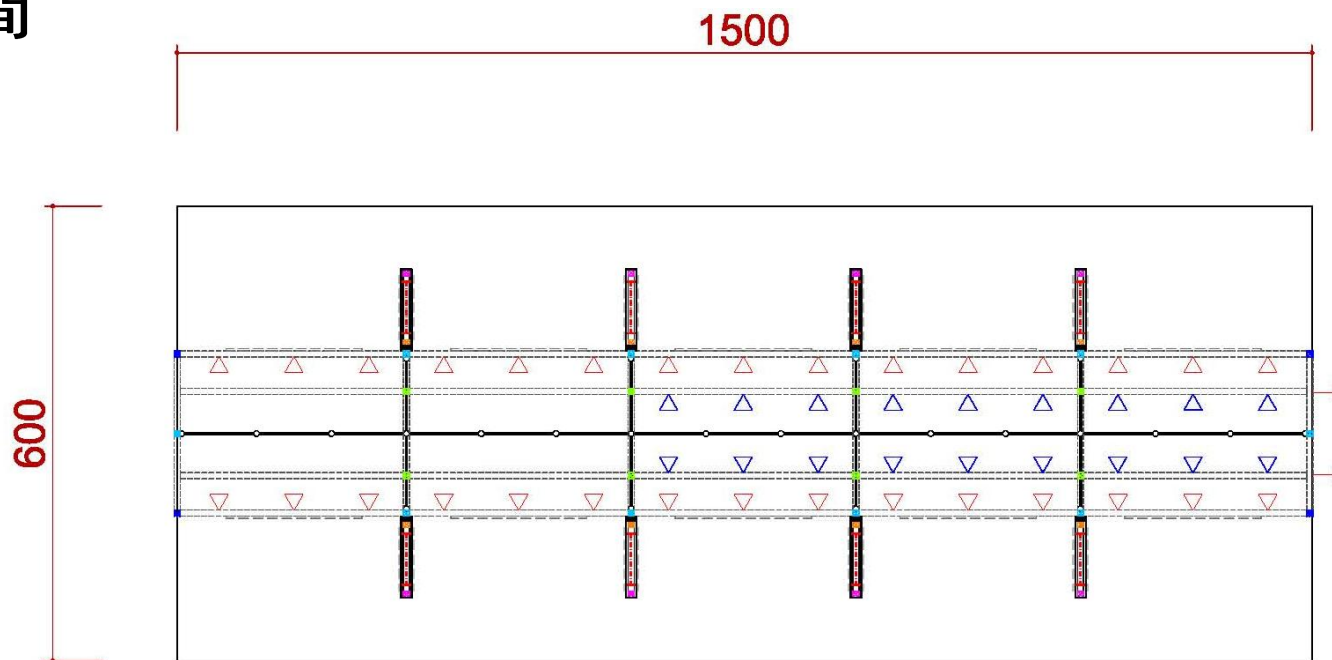

SIDE VIEW

施工圖—4米半隔間

4米半隔間

ICON	NAME	ICON	NAME	ICON	NAME	ICON	NAME
	FURNITURE - ROUND SET-S		SHELF-90 (FLAT)		DRINKING MACHINE		DOUBLE DISPLAY STAND
	SHOWCASE(99X49.5) -H200 DOOR DOWN		SHELF (SLOPE) - W:99CM		SHOWCASE - 99X49.5X100CM/H		MAXIMA LIGHT - 8X8 / H 0~600cm
	PEGBOARD - 90X140CM/H		CUPBOARD - 99X49.5X100CM/H		BAR STOOL		COFFEE MACHINE
	PEGBOARD - 90X230CM/H		CUPBOARD - 99X49.5X75CM/H		BOX (49.5X49.5) -H75		CLOTH-RACK

4米半隔間

ICON	NAME	ICON	NAME	ICON	NAME	ICON	NAME
	MAXIMA LIGHT- 8X8 / H 0~400cm		75w SPOTLIGHT		DISTRIBUTOR-BOARD		500w SOCKET
	MAXIMA LIGHT- 8X8 / H 250~400cm		DOWN LIGHT		FL. TUBE		75w SPOTLIGHT (Track light for Tower)
	MAXIMA LIGHT- 8X8 / H 0~250cm						
	LOW WATT HALOGEN						