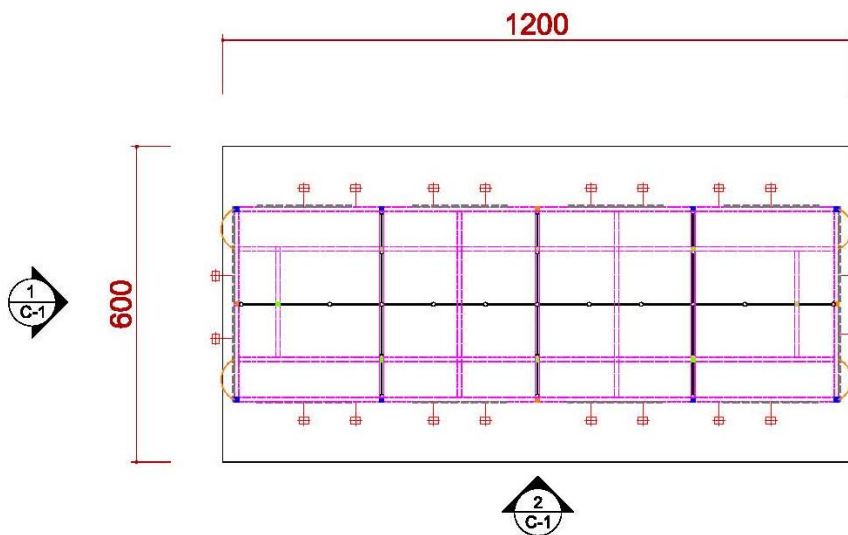

2
C-1
ELEVATION

6米滿隔間

DETAIL A

TOP VIEW

DETAIL B

TOP VIEW

施工圖—6米半隔間

6米半隔間

ICON	NAME	ICON	NAME	ICON	NAME	ICON	NAME
	FURNITURE -ROUND SET-S		SHELF-90 (FLAT)		DRINKING MACHINE		DOUBLE DISPLAY STAND
	SHOWCASE(99X49.5) -H200 DOOR DOWN		SHELF (SLOPE) - W:99CM		SHOWCASE - 99X49.5X100CM/H		MAXIMA LIGHT- 8X8 / H 0~600cm
	PEGBOARD - 90X140CM/H		CUPBOARD - 99X49.5X100CM/H		BAR STOOL		COFFEE MACHINE
	PEGBOARD - 90X230CM/H		CUPBOARD - 99X49.5X75CM/H		BOX (49.5X49.5) -H75		CLOTH-RACK

6米半隔間

ICON	NAME
	MAXIMA LIGHT- 8X8 / H 0~400cm
	MAXIMA LIGHT- 8X8 / H 250~400cm
	MAXIMA LIGHT- 8X8 / H0 ~250cm

ICON	NAME	ICON	NAME	ICON	NAME	ICON	NAME
	LOW WATT HALOGEN		75w SPOTLIGHT		DISTRIBUTOR-BOARD		500w SOCKET
			DOWN LIGHT		FL. TUBE		75w SPOTLIGHT (Track light for Tower)

6米半隔間

ICON	NAME
	MAXIMA LIGHT- 8X8 / H 0~600cm
	MAXIMA LIGHT- 8X8 / H 300~600cm
	MAXIMA LIGHT- 8X8 / H 0 ~300cm
	MAXIMA LIGHT- 8X8 / H 0 ~250cm
	MAXIMA LIGHT- 8X8 / H 0~190cm
	150W ARM SPOTLIGHT

6米半隔間

DETAIL A