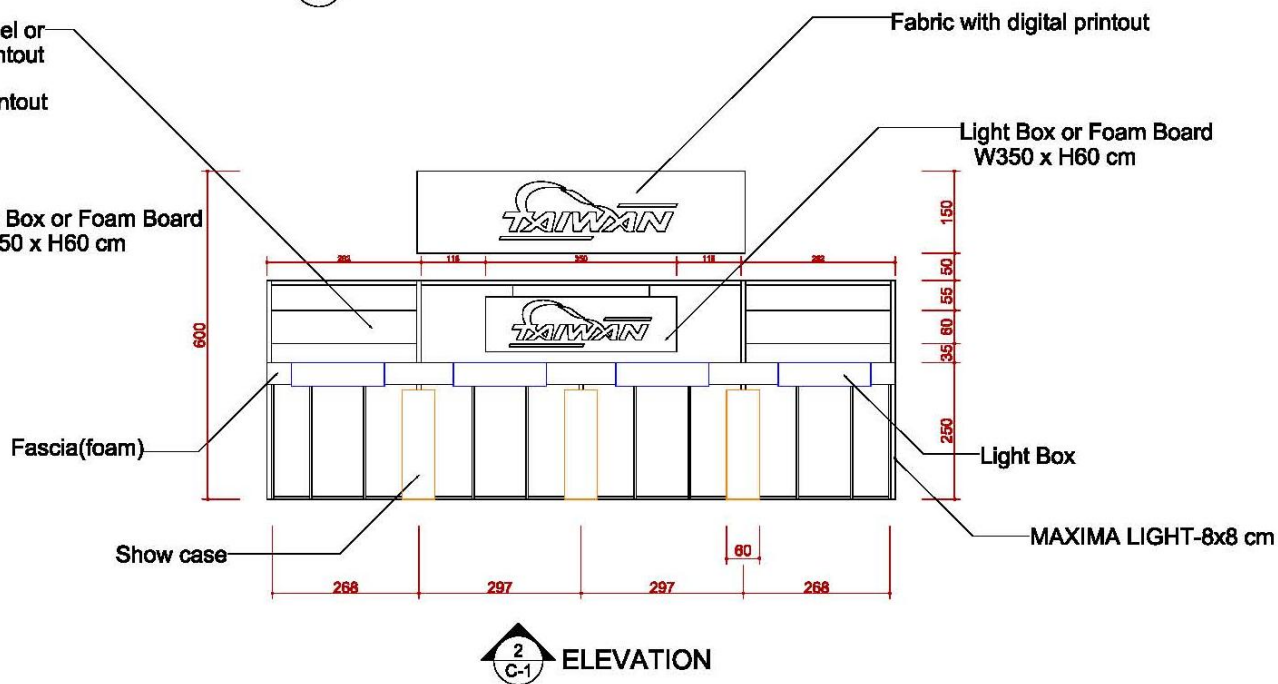

ICON	NAME	ICON	NAME	ICON	NAME	ICON	NAME
	FURNITURE -ROUND SET-S		SHELF-90 (FLAT)		DRINKING MACHINE		DOUBLE DISPLAY STAND
	SHOWCASE(99X49.5) -H200 DOOR DOWN		SHELF (SLOPE) - W:99CM		SHOWCASE - 99X49.5X100CM/H		MAXIMA LIGHT- 8X8 / H 0-600cm
	PEGBOARD - 90X140CM/H		CUPBOARD - 99X49.5X100CM/H		BAR STOOL		COFFEE MACHINE
	PEGBOARD - 90X230CM/H		CUPBOARD - 99X49.5X75CM/H		BOX (49.5X49.5) -H75		CLOTH-RACK

6米滿隔間

ICON	NAME
	MAXIMA LIGHT- 8X8 / H 0~400cm
	MAXIMA LIGHT- 8X8 / H 250~400cm
	MAXIMA LIGHT- 8X8 / H 0 ~250cm

ICON	NAME	ICON	NAME	ICON	NAME	ICON	NAME
	LOW WATT HALOGEN		75w SPOTLIGHT		DISTRIBUTOR-BOARD		500w SOCKET
			DOWN LIGHT		FL. TUBE		75w SPOTLIGHT (Track light for Tower)

6米滿隔間

ICON	NAME
	MAXIMA LIGHT- 8X8 / H 0~600cm
	MAXIMA LIGHT- 8X8 / H 300~600cm
	MAXIMA LIGHT- 8X8 / H 0 ~300cm
	MAXIMA LIGHT- 8X8 / H 0 ~250cm
	MAXIMA LIGHT- 8X8 / H 0~190cm
	150W ARM SPOTLIGHT

1
C-1
ELEVATION

ICON	NAME	ICON	NAME	ICON	NAME	ICON	NAME
	FURNITURE -ROUND SET-S		SHELF-90 (FLAT)		DRINKING MACHINE		DOUBLE DISPLAY STAND
	SHOWCASE(99X49.5) -H200 DOOR DOWN		SHELF (SLOPE) - W:99CM		SHOWCASE - 99X49.5X100CM/H		MAXIMA LIGHT- 8X8 / H 0~600cm
	PEGBOARD - 90X140CM/H		CUPBOARD - 99X49.5X100CM/H		BAR STOOL		COFFEE MACHINE
	PEGBOARD - 90X230CM/H		CUPBOARD - 99X49.5X75CM/H		BOX (49.5X49.5) -H75		CLOTH-RACK