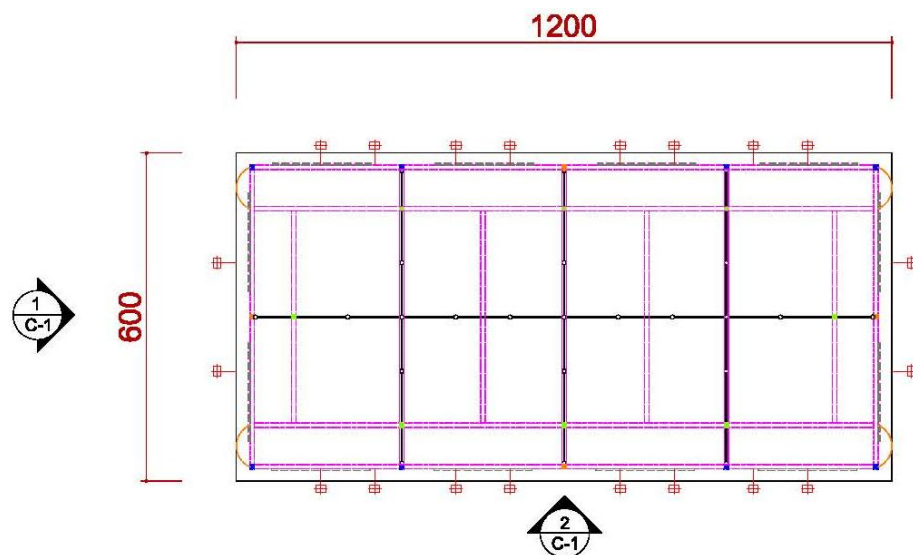

MAXIMA LIGHT-8x8 cm

4米半隔間

DETAIL A

TOP VIEW

DETAIL B

TOP VIEW

施工圖—6米滿隔間

6米滿隔間

ICON	NAME	ICON	NAME	ICON	NAME	ICON	NAME
	FURNITURE -ROUND SET-S		SHELF-90 (FLAT)		DRINKING MACHINE		DOUBLE DISPLAY STAND
	SHOWCASE(99X49.5) -H200 DOOR DOWN		SHELF (SLOPE) - W:99CM		SHOWCASE - 99X49.5X100CM/H		MAXIMA LIGHT- 8X8 / H 0-600cm
	PEGBOARD - 90X140CM/H		CUPBOARD - 99X49.5X100CM/H		BAR STOOL		COFFEE MACHINE
	PEGBOARD - 90X230CM/H		CUPBOARD - 99X49.5X75CM/H		BOX (49.5X49.5) -H75		CLOTH-RACK

6米滿隔間

ICON	NAME
	MAXIMA LIGHT- 8X8 / H 0~400cm
	MAXIMA LIGHT- 8X8 / H 250~400cm
	MAXIMA LIGHT- 8X8 / H 0 ~250cm

ICON	NAME	ICON	NAME	ICON	NAME	ICON	NAME
	LOW WATT HALOGEN		75w SPOTLIGHT		DISTRIBUTOR-BOARD		500w SOCKET
			DOWN LIGHT		FL. TUBE		75w SPOTLIGHT (Track light for Tower)

6米滿隔間

ICON	NAME
	MAXIMA LIGHT- 8X8 / H 0~600cm
	MAXIMA LIGHT- 8X8 / H 300~600cm
	MAXIMA LIGHT- 8X8 / H 0 ~300cm
	MAXIMA LIGHT- 8X8 / H 0 ~250cm
	MAXIMA LIGHT- 8X8 / H 0~190cm
	150W ARM SPOTLIGHT

1
C-1
ELEVATION