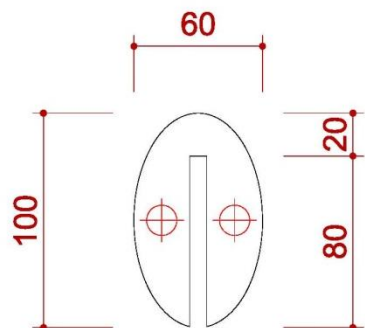

ICON	NAME	ICON	NAME	ICON	NAME	ICON	NAME
	FURNITURE -ROUND SET-S		SHELF-90 (FLAT)		DRINKING MACHINE		DOUBLE DISPLAY STAND
	SHOWCASE(99X49.5) -H200 DOOR DOWN		SHELF (SLOPE) - W:99CM		SHOWCASE - 99X49.5X100CM/H		MAXIMA LIGHT- 8X8 / H 0~600cm
	PEGBOARD - 90X140CM/H		CUPBOARD - 99X49.5X100CM/H		BAR STOOL		COFFEE MACHINE
	PEGBOARD - 90X230CM/H		CUPBOARD - 99X49.5X75CM/H		BOX (49.5X49.5) -H75		CLOTH-RACK

6米半隔間

ICON	NAME
	MAXIMA LIGHT- 8X8 / H 0~400cm
	MAXIMA LIGHT- 8X8 / H 250~400cm
	MAXIMA LIGHT- 8X8 / H0 ~250cm

ICON	NAME	ICON	NAME	ICON	NAME	ICON	NAME
	LOW WATT HALOGEN		75w SPOTLIGHT		DISTRIBUTOR-BOARD		500w SOCKET
			DOWN LIGHT		FL. TUBE		75w SPOTLIGHT (Track light for Tower)

6米半隔間

ICON	NAME
	MAXIMA LIGHT- 8X8 / H 0~600cm
	MAXIMA LIGHT- 8X8 / H 300~600cm
	MAXIMA LIGHT- 8X8 / H 0 ~300cm
	MAXIMA LIGHT- 8X8 / H 0 ~250cm
	MAXIMA LIGHT- 8X8 / H 0~190cm
	150W ARM SPOTLIGHT

6米半隔間

DETAIL A

TOP VIEW

DETAIL B

TOP VIEW

6米半隔間