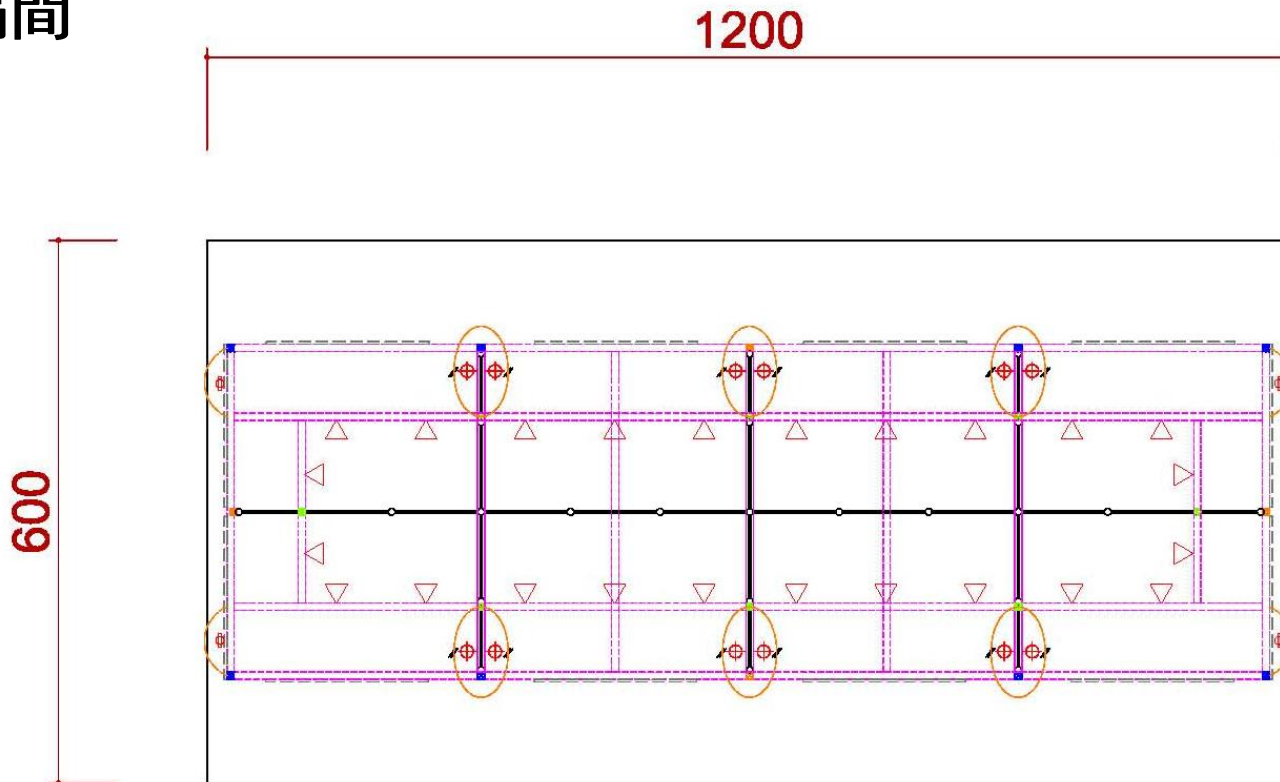

6米半隔間

ICON	NAME
	MAXIMA LIGHT- 8X8 / H 0~400cm
	MAXIMA LIGHT- 8X8 / H 250~400cm
	MAXIMA LIGHT- 8X8 / H0 ~250cm

ICON	NAME	ICON	NAME	ICON	NAME	ICON	NAME
	LOW WATT HALOGEN		75w SPOTLIGHT		DISTRIBUTOR-BOARD		500w SOCKET
			DOWN LIGHT		FL. TUBE		75w SPOTLIGHT (Track light for Tower)