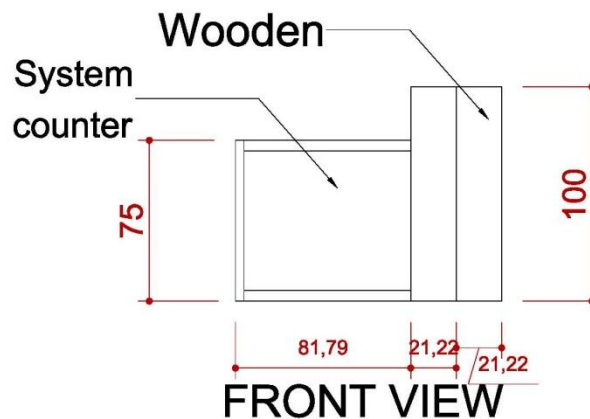

6米滿隔間

ICON	NAME
	MAXIMA LIGHT- 8X8 / H 0~600cm
	MAXIMA LIGHT- 8X8 / H 300~600cm
	MAXIMA LIGHT- 8X8 / H 0 ~300cm
	MAXIMA LIGHT- 8X8 / H 0 ~250cm
	MAXIMA LIGHT- 8X8 / H 0~190cm
	150W ARM SPOTLIGHT

1
C-1
ELEVATION

2
C-1
ELEVATION

6米滿隔間

DETAIL A

TOP VIEW

DETAIL B

TOP VIEW

施工圖—6米半隔間

6米半隔間

ICON	NAME	ICON	NAME	ICON	NAME	ICON	NAME
	FURNITURE -ROUND SET-S		SHELF-90 (FLAT)		DRINKING MACHINE		DOUBLE DISPLAY STAND
	SHOWCASE(99X49.5) -H200 DOOR DOWN		SHELF (SLOPE) - W:99CM		SHOWCASE - 99X49.5X100CM/H		MAXIMA LIGHT- 8X8 / H 0~600cm
	PEGBOARD - 90X140CM/H		CUPBOARD - 99X49.5X100CM/H		BAR STOOL		COFFEE MACHINE
	PEGBOARD - 90X230CM/H		CUPBOARD - 99X49.5X75CM/H		BOX (49.5X49.5) -H75		CLOTH-RACK