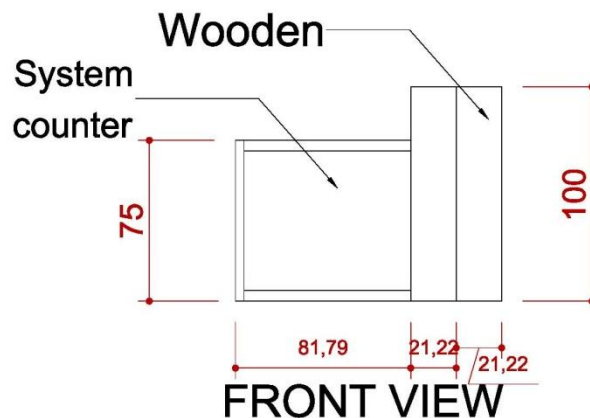

MAXIMA LIGHT-8x8 cm

4米半隔間

DETAIL A

TOP VIEW

DETAIL B

TOP VIEW

施工圖—6米滿隔間

6米滿隔間

ICON	NAME	ICON	NAME	ICON	NAME	ICON	NAME
	FURNITURE -ROUND SET-S		SHELF-90 (FLAT)		DRINKING MACHINE		DOUBLE DISPLAY STAND
	SHOWCASE(99X49.5) -H200 DOOR DOWN		SHELF (SLOPE) - W:99CM		SHOWCASE - 99X49.5X100CM/H		MAXIMA LIGHT- 8X8 / H 0-600cm
	PEGBOARD - 90X140CM/H		CUPBOARD - 99X49.5X100CM/H		BAR STOOL		COFFEE MACHINE
	PEGBOARD - 90X230CM/H		CUPBOARD - 99X49.5X75CM/H		BOX (49.5X49.5) -H75		CLOTH-RACK