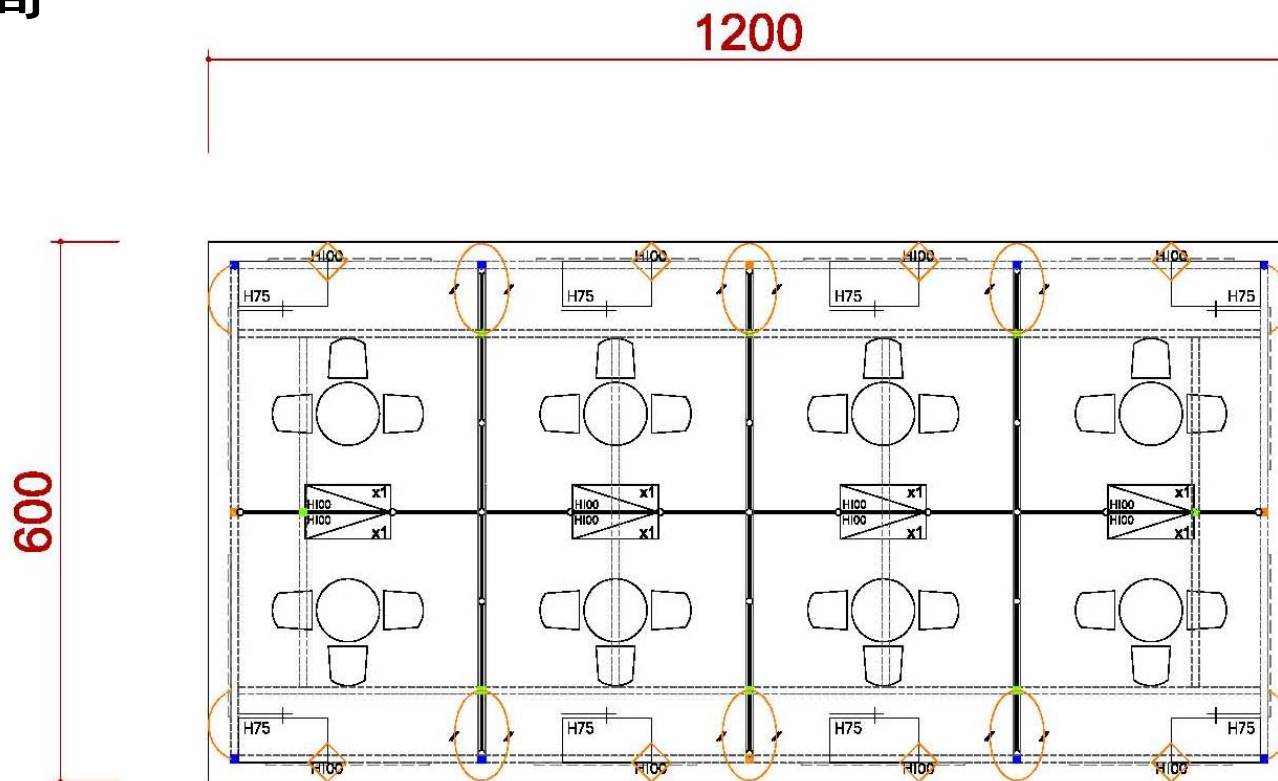

4米半隔間

ICON	NAME
	MAXIMA LIGHT- 8X8 / H 0~600cm
	MAXIMA LIGHT- 8X8 / H 300~600cm
	MAXIMA LIGHT- 8X8 / H 0 ~300cm
	MAXIMA LIGHT- 8X8 / H 0 ~250cm
	MAXIMA LIGHT- 8X8 / H 0~190cm
	150W ARM SPOTLIGHT

1 C-1 ELEVATION

MAXIMA LIGHT-8x8 cm

4米半隔間

DETAIL A

TOP VIEW

DETAIL B

TOP VIEW

施工圖—6米滿隔間

6米滿隔間

ICON	NAME	ICON	NAME	ICON	NAME	ICON	NAME
	FURNITURE -ROUND SET-S		SHELF-90 (FLAT)		DRINKING MACHINE		DOUBLE DISPLAY STAND
	SHOWCASE(99X49.5) -H200 DOOR DOWN		SHELF (SLOPE) - W:99CM		SHOWCASE - 99X49.5X100CM/H		MAXIMA LIGHT- 8X8 / H 0-600cm
	PEGBOARD - 90X140CM/H		CUPBOARD - 99X49.5X100CM/H		BAR STOOL		COFFEE MACHINE
	PEGBOARD - 90X230CM/H		CUPBOARD - 99X49.5X75CM/H		BOX (49.5X49.5) -H75		CLOTH-RACK

6米滿隔間

ICON	NAME
	MAXIMA LIGHT- 8X8 / H 0~400cm
	MAXIMA LIGHT- 8X8 / H 250~400cm
	MAXIMA LIGHT- 8X8 / H 0 ~250cm

ICON	NAME	ICON	NAME	ICON	NAME	ICON	NAME
	LOW WATT HALOGEN		75w SPOTLIGHT		DISTRIBUTOR-BOARD		500w SOCKET
			DOWN LIGHT		FL. TUBE		75w SPOTLIGHT (Track light for Tower)