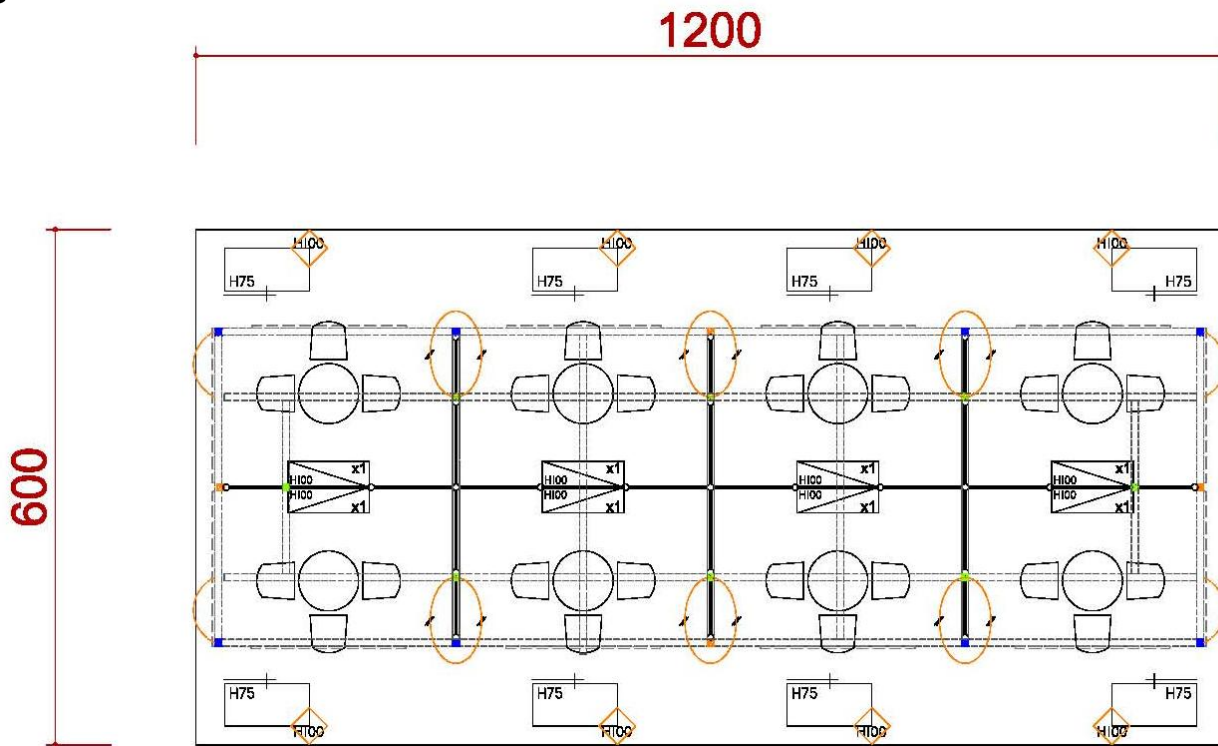

4米滿隔間

ICON	NAME
	MAXIMA LIGHT- 8X8 / H 0~600cm
	MAXIMA LIGHT- 8X8 / H 300~600cm
	MAXIMA LIGHT- 8X8 / H 0 ~300cm
	MAXIMA LIGHT- 8X8 / H 0 ~250cm
	MAXIMA LIGHT- 8X8 / H 0~190cm
	150W ARM SPOTLIGHT

4米滿隔間

DETAIL A

TOP VIEW

FRONT VIEW

SIDE VIEW

DETAIL B

TOP VIEW

FRONT VIEW

施工圖—4米半隔間

4米半隔間

ICON	NAME	ICON	NAME	ICON	NAME	ICON	NAME
	FURNITURE -ROUND SET-S		SHELF-90 (FLAT)		DRINKING MACHINE		DOUBLE DISPLAY STAND
	SHOWCASE(99X49.5) -H200 DOOR DOWN		SHELF (SLOPE) - W:99CM		SHOWCASE - 99X49.5X100CM/H		MAXIMA LIGHT- 8X8 / H 0~600cm
	PEGBOARD - 90X140CM/H		CUPBOARD - 99X49.5X100CM/H		BAR STOOL		COFFEE MACHINE
	PEGBOARD - 90X230CM/H		CUPBOARD - 99X49.5X75CM/H		BOX (49.5X49.5) -H75		CLOTH-RACK