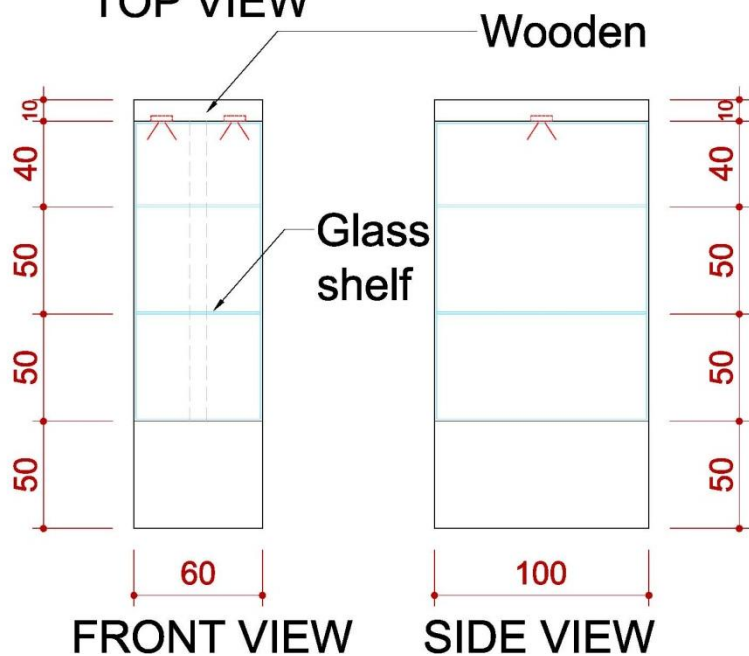

ICON	NAME	ICON	NAME	ICON	NAME	ICON	NAME
	FURNITURE -ROUND SET-S		SHELF-90 (FLAT)		DRINKING MACHINE		DOUBLE DISPLAY STAND
	SHOWCASE(99X49.5) -H200 DOOR DOWN		SHELF (SLOPE) - W:99CM		SHOWCASE - 99X49.5X100CM/H		MAXIMA LIGHT- 8X8 / H 0~600cm
	PEGBOARD - 90X140CM/H		CUPBOARD - 99X49.5X100CM/H		BAR STOOL		COFFEE MACHINE
	PEGBOARD - 90X230CM/H		CUPBOARD - 99X49.5X75CM/H		BOX (49.5X49.5) -H75		CLOTH-RACK

6米半隔間

ICON	NAME
	MAXIMA LIGHT- 8X8 / H 0~400cm
	MAXIMA LIGHT- 8X8 / H 250~400cm
	MAXIMA LIGHT- 8X8 / H0 ~250cm

ICON	NAME	ICON	NAME	ICON	NAME	ICON	NAME
	LOW WATT HALOGEN		75w SPOTLIGHT		DISTRIBUTOR-BOARD		500w SOCKET
			DOWN LIGHT		FL. TUBE		75w SPOTLIGHT (Track light for Tower)

6米半隔間

ICON	NAME
	MAXIMA LIGHT- 8X8 / H 0~600cm
	MAXIMA LIGHT- 8X8 / H 300~600cm
	MAXIMA LIGHT- 8X8 / H 0 ~300cm
	MAXIMA LIGHT- 8X8 / H 0 ~250cm
	MAXIMA LIGHT- 8X8 / H 0~190cm
	150W ARM SPOTLIGHT

6米半隔間

DETAIL A

TOP VIEW

DETAIL B

TOP VIEW

6米半隔間