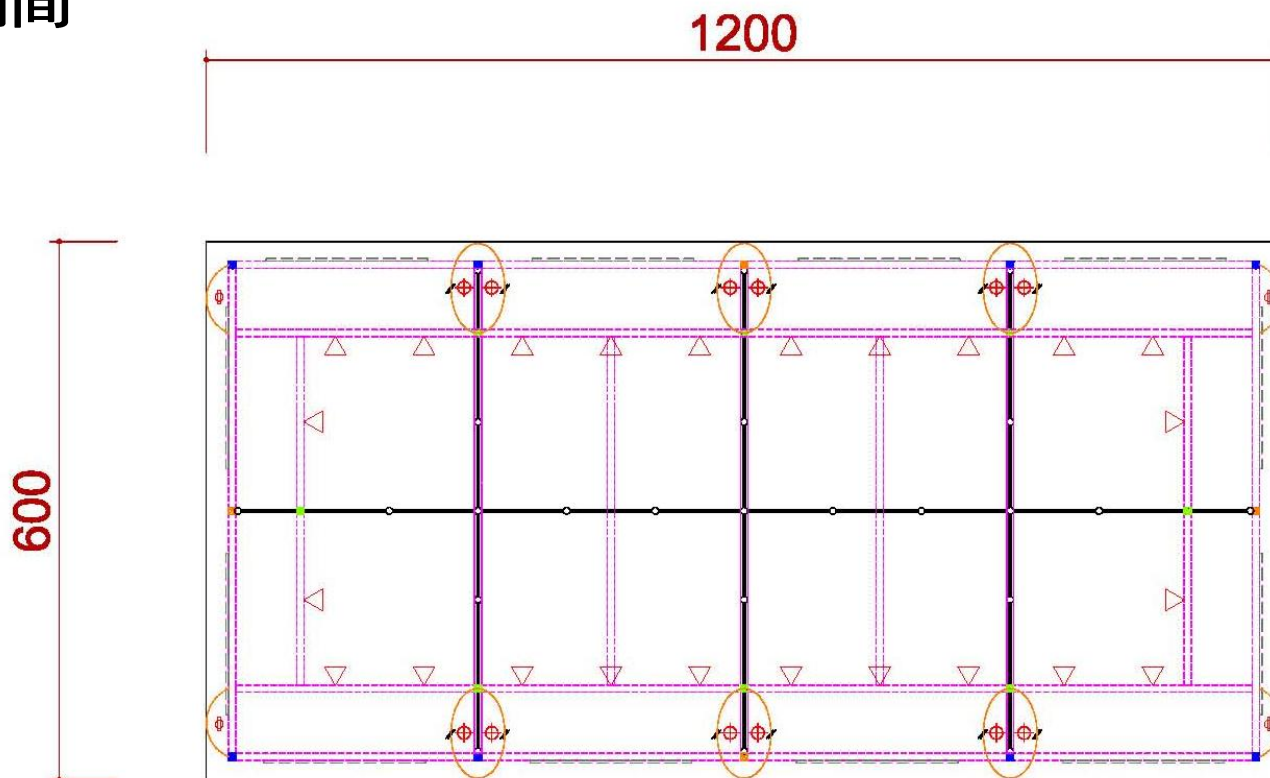

6米滿隔間

ICON	NAME
	MAXIMA LIGHT- 8X8 / H 0~400cm
	MAXIMA LIGHT- 8X8 / H 250~400cm
	MAXIMA LIGHT- 8X8 / H 0 ~250cm

ICON	NAME	ICON	NAME	ICON	NAME	ICON	NAME
	LOW WATT HALOGEN		75w SPOTLIGHT		DISTRIBUTOR-BOARD		500w SOCKET
			DOWN LIGHT		FL. TUBE		75w SPOTLIGHT (Track light for Tower)