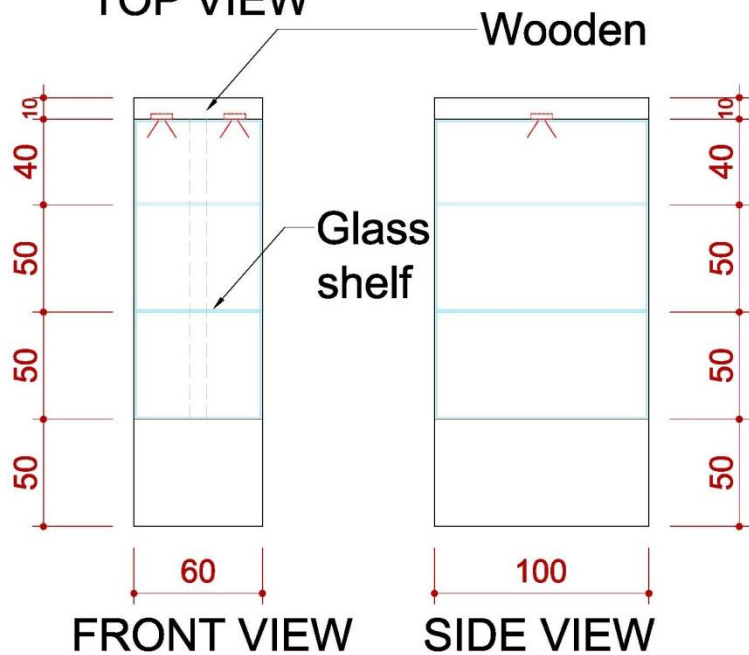

6米滿隔間

DETAIL A

DETAIL B

TOP VIEW