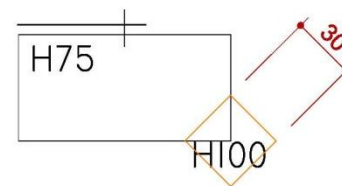

DETAIL B

TOP VIEW