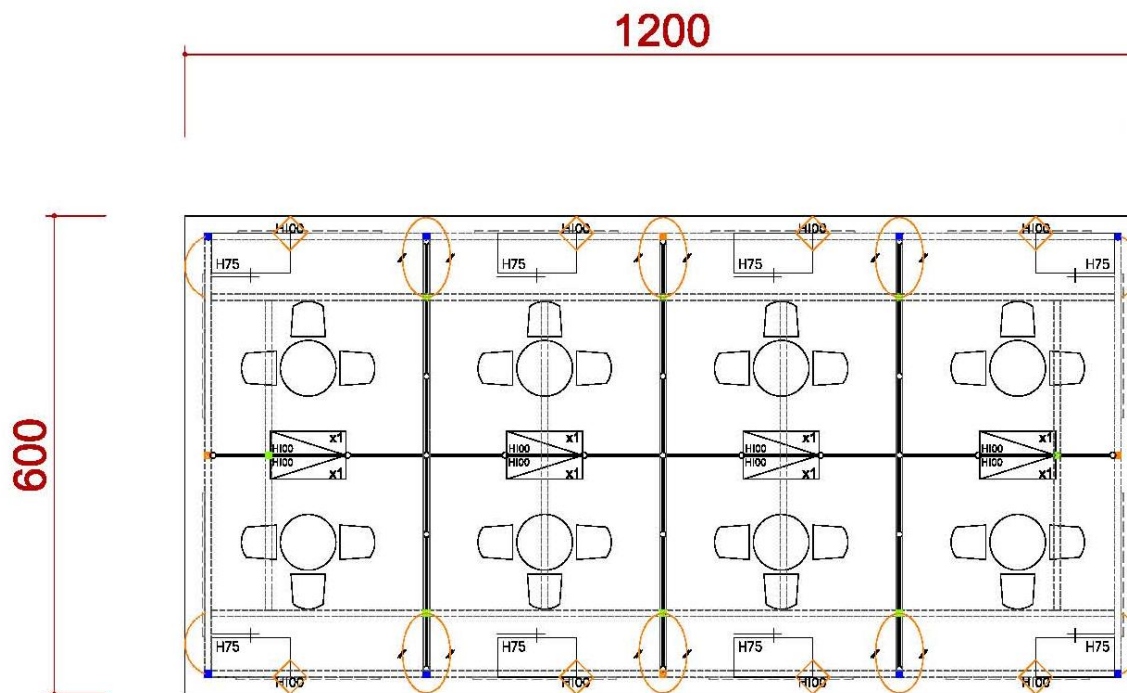

材料規格及圖示

ICON	NAME	ICON	NAME
	MAXIMA LIGHT- 8X8 / H 0~600cm		MAXIMA LIGHT- 8X8 / H 0~250cm
	MAXIMA LIGHT- 8X8 / H 300~600cm		MAXIMA LIGHT- 8X8 / H 0~190cm
	MAXIMA LIGHT- 8X8 / H 0~300cm		150W ARM SPOTLIGHT

ICON	NAME	ICON	NAME	ICON	NAME	ICON	NAME
	LOW WATT HALOGEN		75w SPOTLIGHT		DISTRIBUTOR-BOARD		500w SOCKET
			DOWN LIGHT		FL. TUBE		75w SPOTLIGHT (Track light for Tower)

ICON	NAME	ICON	NAME	ICON	NAME	ICON	NAME
	FURNITURE -ROUND SET-S		SHELF-90 (FLAT)		DRINKING MACHINE		DOUBLE DISPLAY STAND
	SHOWCASE(99X49.5) -H200 DOOR DOWN		SHELF (SLOPE) - W:99CM		SHOWCASE - 99X49.5X100CM/H		MAXIMA LIGHT- 8X8 / H 0~600cm
---	PEGBOARD - 90X140CM/H		CUPBOARD - 99X49.5X100CM/H		BAR STOOL		COFFEE MACHINE
===	PEGBOARD - 90X230CM/H		CUPBOARD - 99X49.5X75CM/H		BOX (49.5X49.5) -H75		CLOTH-RACK

材料規格為專業展覽器材Octanorm及Maximalight系統或同等品為限，並依照施工地點當地之施工法則及規定使用材料進行施工，以確保施工品質。

施工圖—4米滿隔間

4米滿隔間

ICON	NAME	ICON	NAME	ICON	NAME	ICON	NAME
	FURNITURE -ROUND SET-S		SHELF-90 (FLAT)		DRINKING MACHINE		DOUBLE DISPLAY STAND
	SHOWCASE(99X49.5) -H200 DOOR DOWN		SHELF (SLOPE) - W:99CM		SHOWCASE - 99X49.5X100CM/H		MAXIMA LIGHT- 8X8 / H 0~600cm
	PEGBOARD - 90X140CM/H		CUPBOARD - 99X49.5X100CM/H		BAR STOOL		COFFEE MACHINE
	PEGBOARD - 90X230CM/H		CUPBOARD - 99X49.5X75CM/H		BOX (49.5X49.5) -H75		CLOTH-RACK

4米滿隔間

ICON	NAME	ICON	NAME	ICON	NAME	ICON	NAME
	MAXIMA LIGHT- 8X8 / H 0~400cm		75w SPOTLIGHT		DISTRIBUTOR-BOARD		500w SOCKET
	MAXIMA LIGHT- 8X8 / H 250~400cm		DOWN LIGHT		FL. TUBE		75w SPOTLIGHT (Track light for Tower)
	MAXIMA LIGHT- 8X8 / H 0~250cm						