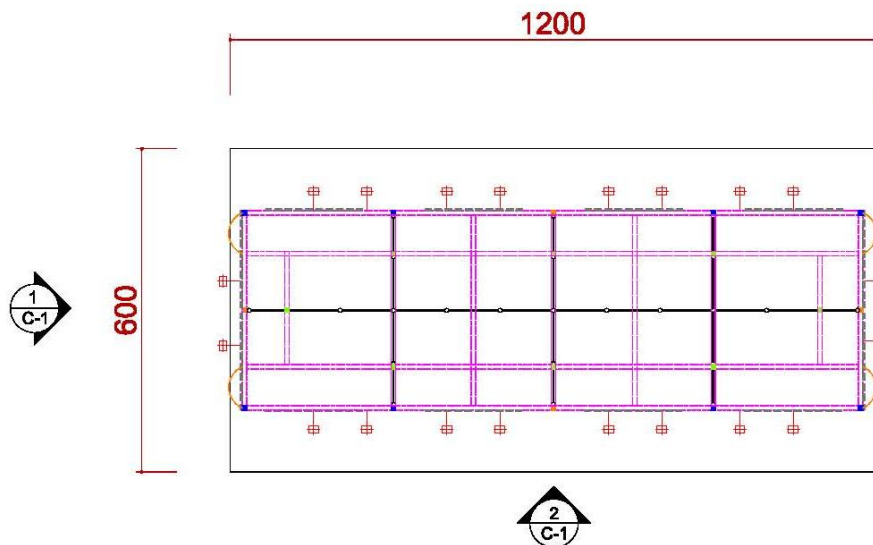

4米半隔間

ICON	NAME
	MAXIMA LIGHT- 8X8 / H 0~600cm
	MAXIMA LIGHT- 8X8 / H 300~600cm
	MAXIMA LIGHT- 8X8 / H 0 ~300cm
	MAXIMA LIGHT- 8X8 / H 0 ~250cm
	MAXIMA LIGHT- 8X8 / H 0~190cm
	150W ARM SPOTLIGHT