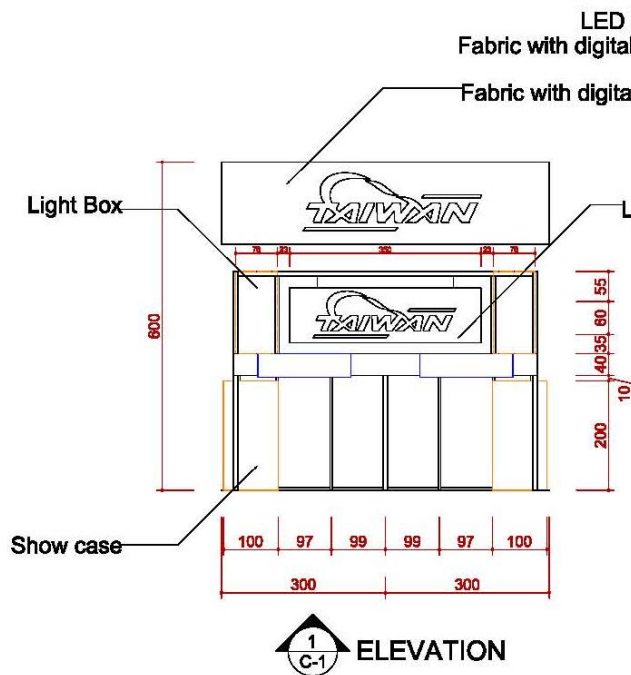

MAXIMA LIGHT-8x8 cm

4米半隔間

DETAIL A

TOP VIEW

DETAIL B

TOP VIEW

施工圖—6米滿隔間

6米滿隔間

ICON	NAME	ICON	NAME	ICON	NAME	ICON	NAME
	FURNITURE -ROUND SET-S		SHELF-90 (FLAT)		DRINKING MACHINE		DOUBLE DISPLAY STAND
	SHOWCASE(99X49.5) -H200 DOOR DOWN		SHELF (SLOPE) - W:99CM		SHOWCASE - 99X49.5X100CM/H		MAXIMA LIGHT- 8X8 / H 0-600cm
	PEGBOARD - 90X140CM/H		CUPBOARD - 99X49.5X100CM/H		BAR STOOL		COFFEE MACHINE
	PEGBOARD - 90X230CM/H		CUPBOARD - 99X49.5X75CM/H		BOX (49.5X49.5) -H75		CLOTH-RACK

6米滿隔間

ICON	NAME
	MAXIMA LIGHT- 8X8 / H 0~400cm
	MAXIMA LIGHT- 8X8 / H 250~400cm
	MAXIMA LIGHT- 8X8 / H 0 ~250cm

ICON	NAME	ICON	NAME	ICON	NAME	ICON	NAME
	LOW WATT HALOGEN		75w SPOTLIGHT		DISTRIBUTOR-BOARD		500w SOCKET
			DOWN LIGHT		FL. TUBE		75w SPOTLIGHT (Track light for Tower)

6米滿隔間

ICON	NAME
	MAXIMA LIGHT- 8X8 / H 0~600cm
	MAXIMA LIGHT- 8X8 / H 300~600cm
	MAXIMA LIGHT- 8X8 / H 0 ~300cm
	MAXIMA LIGHT- 8X8 / H 0 ~250cm
	MAXIMA LIGHT- 8X8 / H 0~190cm
	150W ARM SPOTLIGHT

1
C-1
ELEVATION