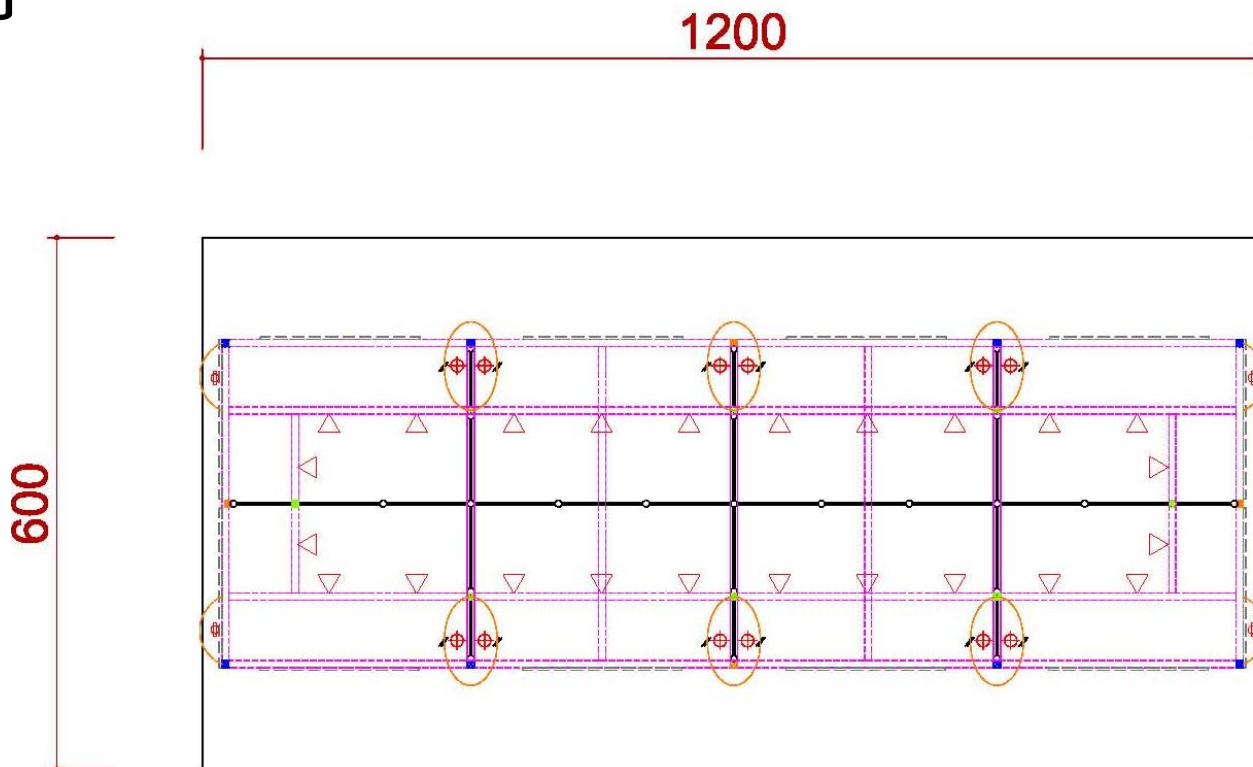

4米半隔間

ICON	NAME
	MAXIMA LIGHT- 8X8 / H 0~400cm
	MAXIMA LIGHT- 8X8 / H 250~400cm
	MAXIMA LIGHT- 8X8 / H 0~250cm

ICON	NAME	ICON	NAME	ICON	NAME	ICON	NAME
	LOW WATT HALOGEN		75w SPOTLIGHT		DISTRIBUTOR-BOARD		500w SOCKET
			DOWN LIGHT		FL. TUBE		75w SPOTLIGHT (Track light for Tower)