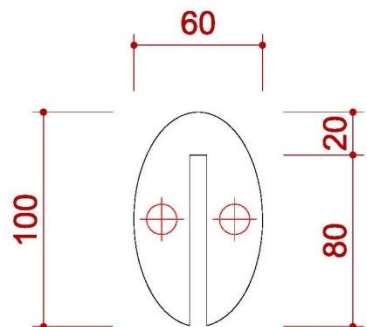

ICON	NAME	ICON	NAME	ICON	NAME	ICON	NAME
	FURNITURE -ROUND SET-S		SHELF-90 (FLAT)		DRINKING MACHINE		DOUBLE DISPLAY STAND
	SHOWCASE(99X49.5) -H200 DOOR DOWN		SHELF (SLOPE) - W:99CM		SHOWCASE - 99X49.5X100CM/H		MAXIMA LIGHT- 8X8 / H 0-600cm
	PEGBOARD - 90X140CM/H		CUPBOARD - 99X49.5X100CM/H		BAR STOOL		COFFEE MACHINE
	PEGBOARD - 90X230CM/H		CUPBOARD - 99X49.5X75CM/H		BOX (49.5X49.5) -H75		CLOTH-RACK

6米滿隔間

ICON	NAME
	MAXIMA LIGHT- 8X8 / H 0~400cm
	MAXIMA LIGHT- 8X8 / H 250~400cm
	MAXIMA LIGHT- 8X8 / H 0 ~250cm

ICON	NAME	ICON	NAME	ICON	NAME	ICON	NAME
	LOW WATT HALOGEN		75w SPOTLIGHT		DISTRIBUTOR-BOARD		500w SOCKET
			DOWN LIGHT		FL. TUBE		75w SPOTLIGHT (Track light for Tower)

6米滿隔間

ICON	NAME
	MAXIMA LIGHT- 8X8 / H 0~600cm
	MAXIMA LIGHT- 8X8 / H 300~600cm
	MAXIMA LIGHT- 8X8 / H 0 ~300cm
	MAXIMA LIGHT- 8X8 / H 0 ~250cm
	MAXIMA LIGHT- 8X8 / H 0~190cm
	150W ARM SPOTLIGHT

1
C-1
ELEVATION

2
C-1
ELEVATION

6米滿隔間

DETAIL A

TOP VIEW

DETAIL B

TOP VIEW

施工圖—6米半隔間

6米半隔間